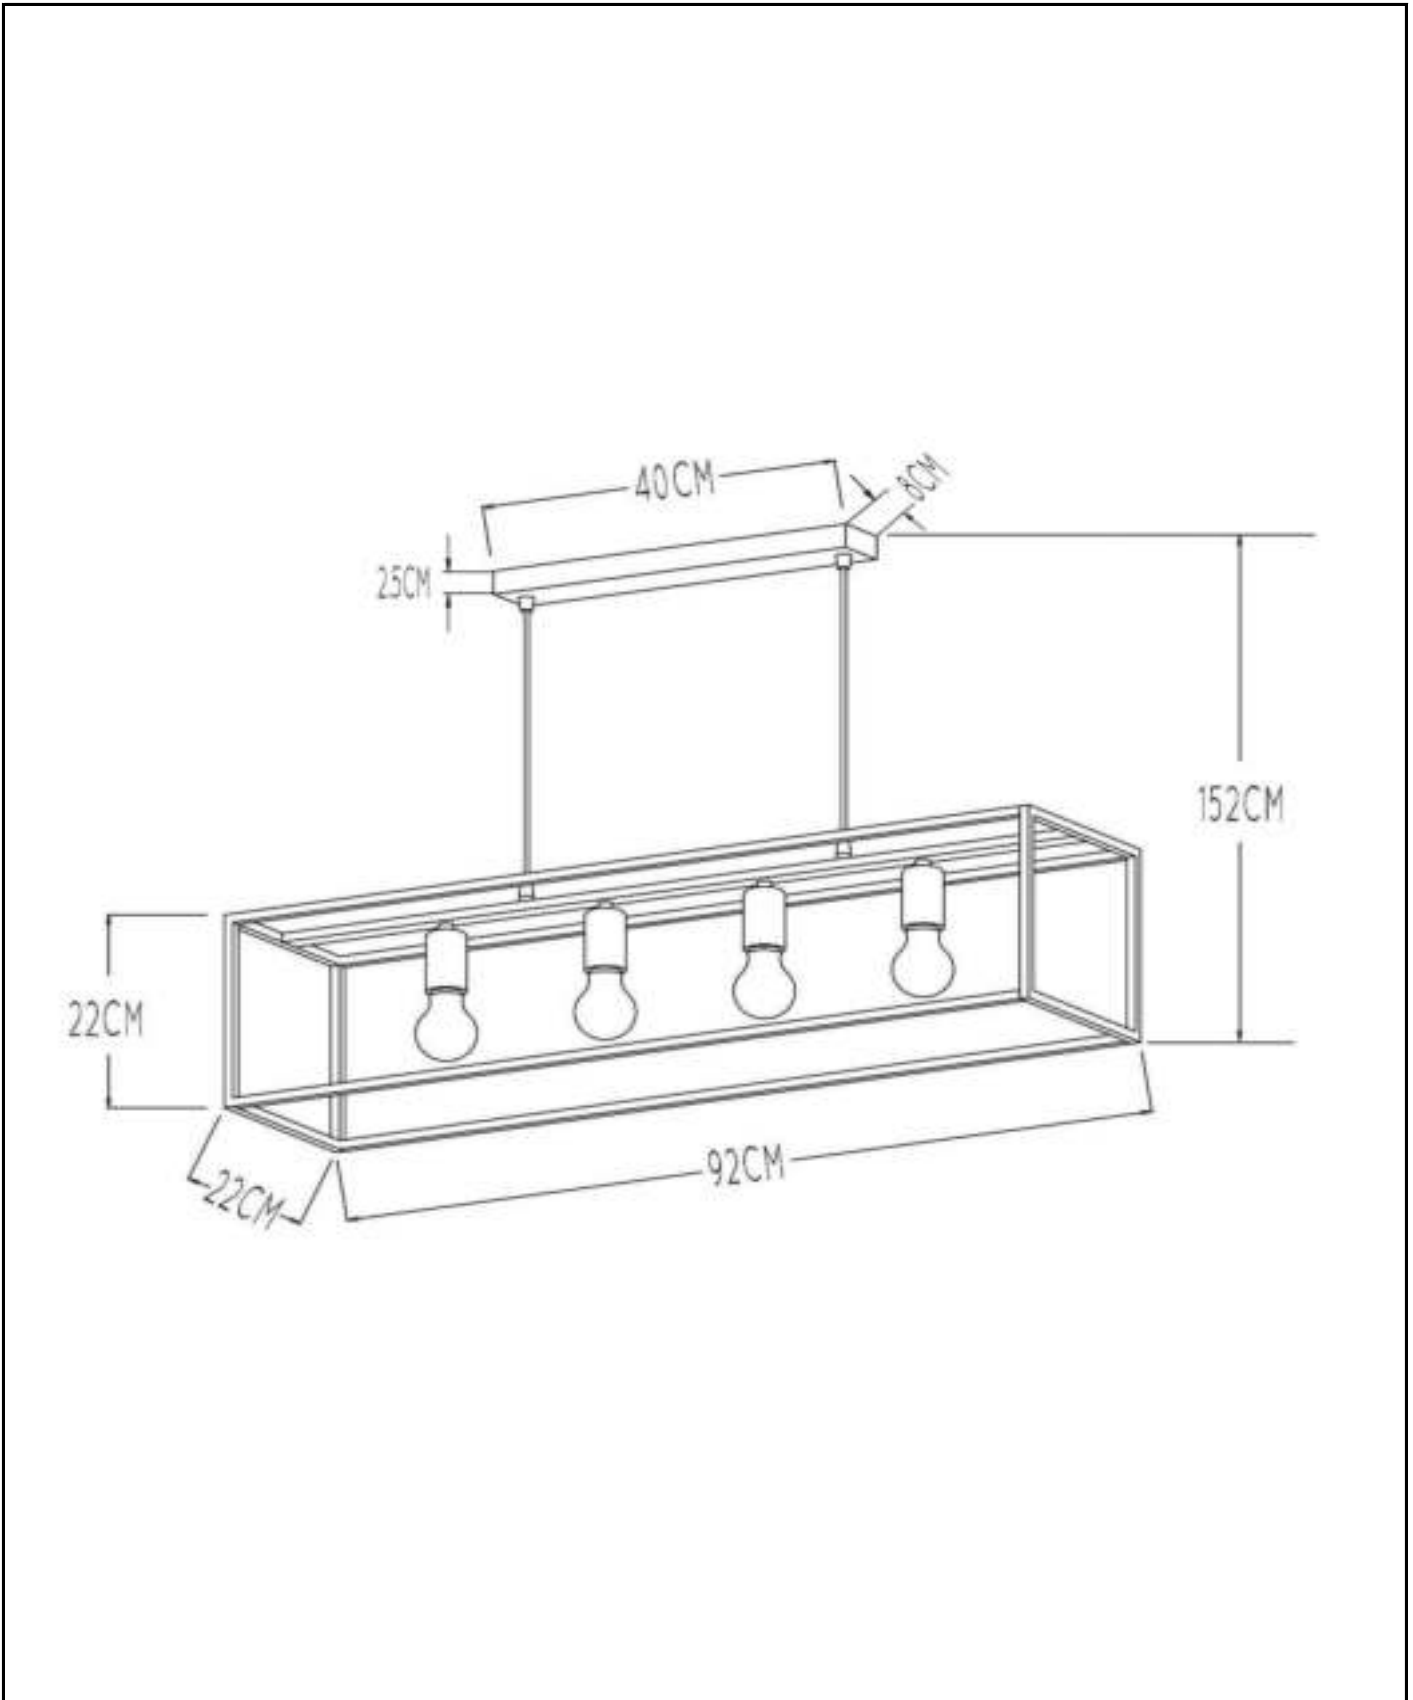

LUCIDE

**RECOMMENDED LUCIDE  
LIGHT SOURCE**

**49032/05/62**  
**Dimmable:** Yes  
**Included:** No

**Item number: 00424/04/30**  
EAN code: 54 112 120 00 163

**RU BEN**

### General

**Dimensions LxW xH:** 92cm x 22cm x 150 cm  
**Height minimum:** 50 cm  
**Height maximum:** 150 cm  
**Main material:** Metal  
**Color:** Black and Matt Gold / Brass  
**Style:** Vintage  
**Shape:** Rectangle  
**Weight:** 2,70 kg  
**Warranty:** 2 Years

### Specifications

**Dimmable:** Yes  
**Light direction:** Around (Diffuse)  
**Adjustable in height:** Adjustable In Height  
(Before Installation)  
**Directional:** Not Directional  
**Cable:** Yes, Cable On Product  
**Cable length:** 130 cm  
**Sensor:** Without Sensor  
**Control:** Light Switch Control  
**Power supply:** Adapter/Power Grid  
**IP-Class:** 20  
**Electric Class:** 1  
**Number of light sources:** 4  
**Lamp socket:** E27  
**Wattage:** 4 x 40 W  
**Power requirements:** 220-240 V~50 Hz

For more specifications of this product please visit  
[www.lucide.com](http://www.lucide.com)

**RU BEN**

Item number: 00424/04/30  
 EAN code: 54 112 120 00 163

For more specifications or dimensions of this product please visit [www.lucide.com](http://www.lucide.com)