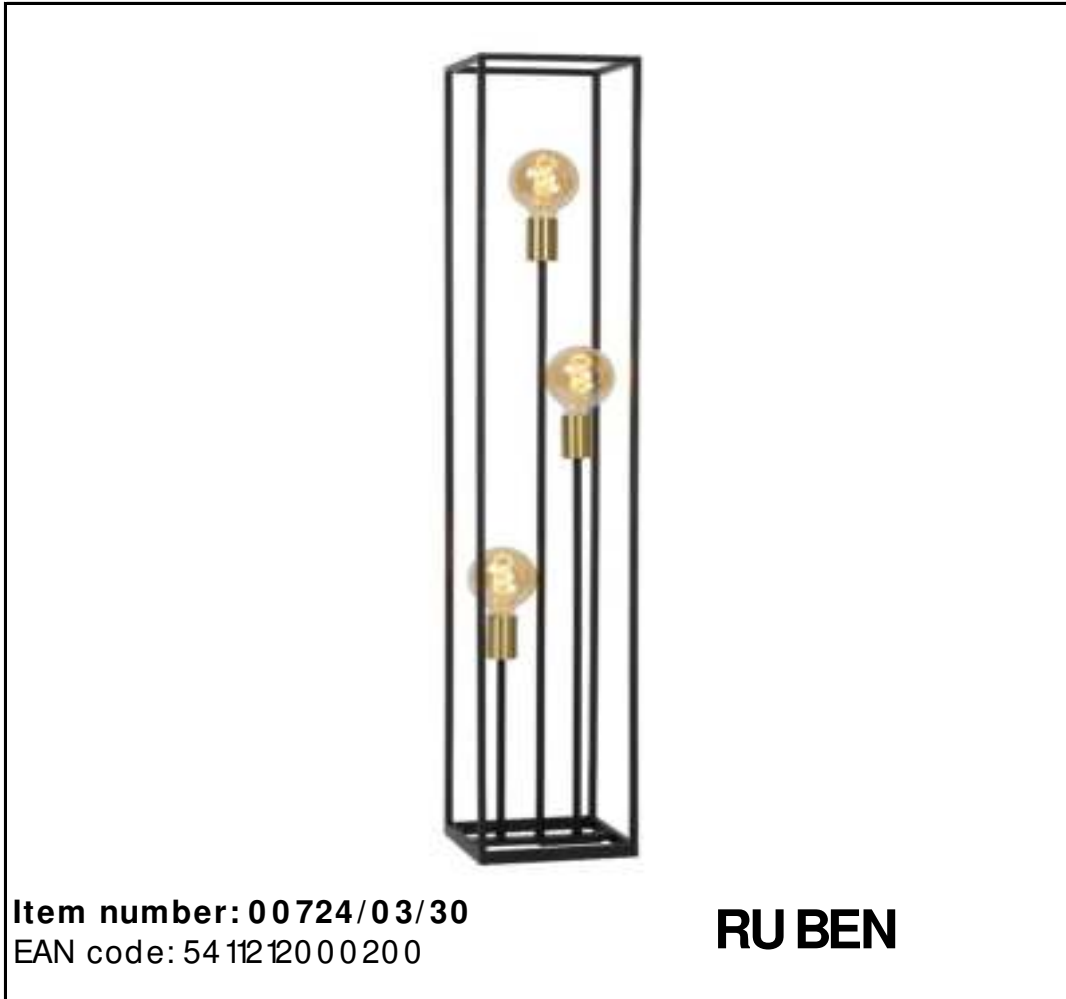

LUCIDE

**RECOMMENDED LUCIDE
LIGHT SOURCE**

49032/05/62
Dimmable: Yes
Included: No

Item number: 00724/03/30
EAN code: 54 112 12000200

RU BEN

General

Dimensions LxW xH: 22cm x 22cm x 120cm
Main material: Metal
Color: Black and Matt Gold / Brass
Style: Vintage
Shape: Rectangle
Weight: 2,55kg
Warranty: 2 Years

Specifications

Dimmable: No
Light direction: Around (Diffuse)
Adjustable in height: Not In Height Adjustable
Directional: Not Directional
Cable: Yes, Cable With Plug On Product
Cable length: 200cm
Sensor: Without Sensor
Control: On/Off Switch - In The Cord
Power supply: Adapter/Power Grid
IP-Class: 20
Electric Class: 1
Number of light sources: 3
Lamp socket: E27
Wattage: 3 x 40W
Power requirements: 220-240V~50Hz

For more specifications of this product please visit
www.lucide.com

RUBEN

Item number: 00724/03/30
EAN code: 54 112 1200 0200

For more specifications or dimensions of this product please visit www.lucide.com