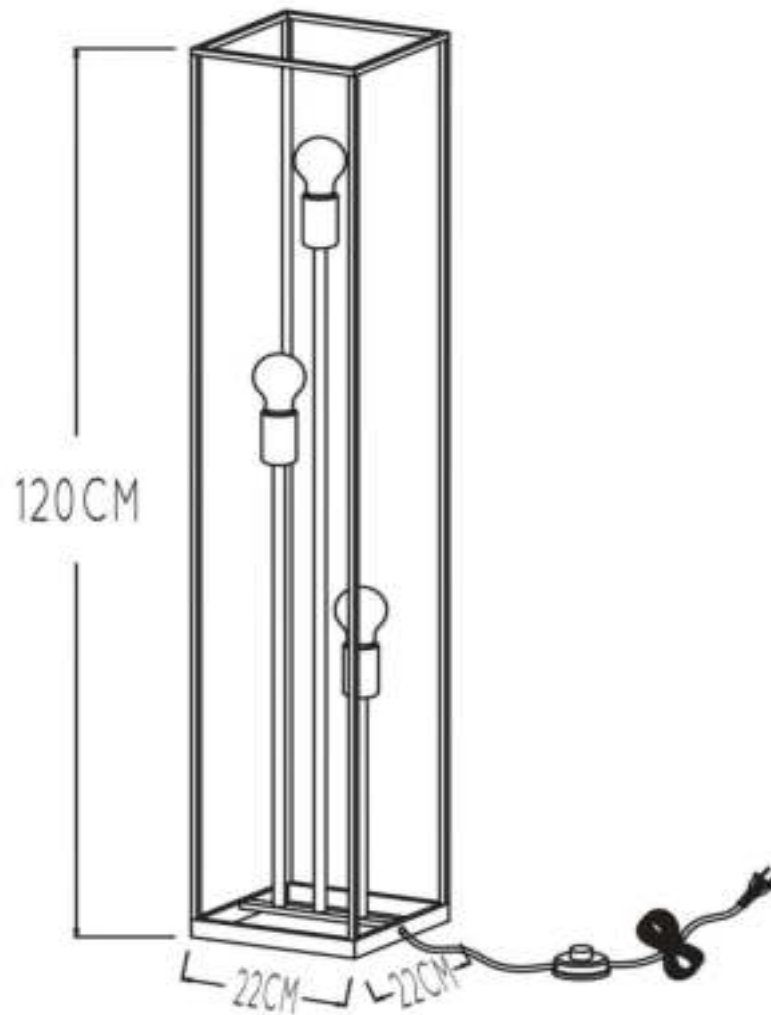

LUCIDE

**RECOMMENDED LUCIDE
LIGHT SOURCE**

49032/05/62
Dimmable: Yes
Included: No

Item number: 00724/03/30
EAN code: 54 112 12000200

RU BEN

General

Dimensions LxW xH: 22cm x 22cm x 120cm
Main material: Metal
Color: Black and Matt Gold / Brass
Style: Vintage
Shape: Rectangle
Weight: 2,55kg
Warranty: 2 Years

Specifications

Dimmable: No
Light direction: Around (Diffuse)
Adjustable in height: Not In Height Adjustable
Directional: Not Directional
Cable: Yes, Cable With Plug On Product
Cable length: 200cm
Sensor: Without Sensor
Control: On/Off Switch - In The Cord
Power supply: Adapter/Power Grid
IP-Class: 20
Electric Class: 1
Number of light sources: 3
Lamp socket: E27
Wattage: 3 x 40W
Power requirements: 220-240V~50Hz

For more specifications of this product please visit
www.lucide.com

RUBEN

Item number: 00724/03/30
EAN code: 54 112 1200 0200

For more specifications or dimensions of this product please visit www.lucide.com