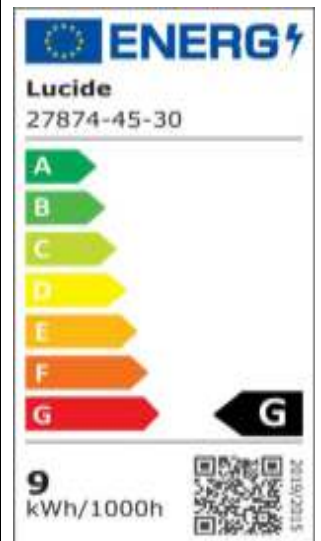

## General

**Dimensions LxW xH:** 9cm x 9cm x 45cm  
**Main material:** Aluminum  
**Color:** Black  
**Style:** Modern  
**Shape:** Cylinder  
**Weight:** 1,34kg  
**Warranty:** 3 Years

## Specifications

**Dimmable:** No  
**Light direction:** Downlight  
**Adjustable in height:** Not In Height Adjustable  
**Directional:** Not Directional  
**Cable:** No Cable On Product  
**Sensor:** Without Sensor  
**Control:** Light Switch Control  
**Power supply:** Adapter/Power Grid  
**IP-Class:** 54  
**Electric Class:** 1  
**Number of light sources:** 1  
**Lamp socket:** Integrated LED  
**Wattage:** 1x 9W  
**Power requirements:** 220-240V~50 Hz  
**Lumen:** 1x 215Lm  
**Colour temperature:** 3000K  
**Beam angle (if directional):** 55°  
**Color Rendering Index:** 80  
**Expected lifetime:** 30000h