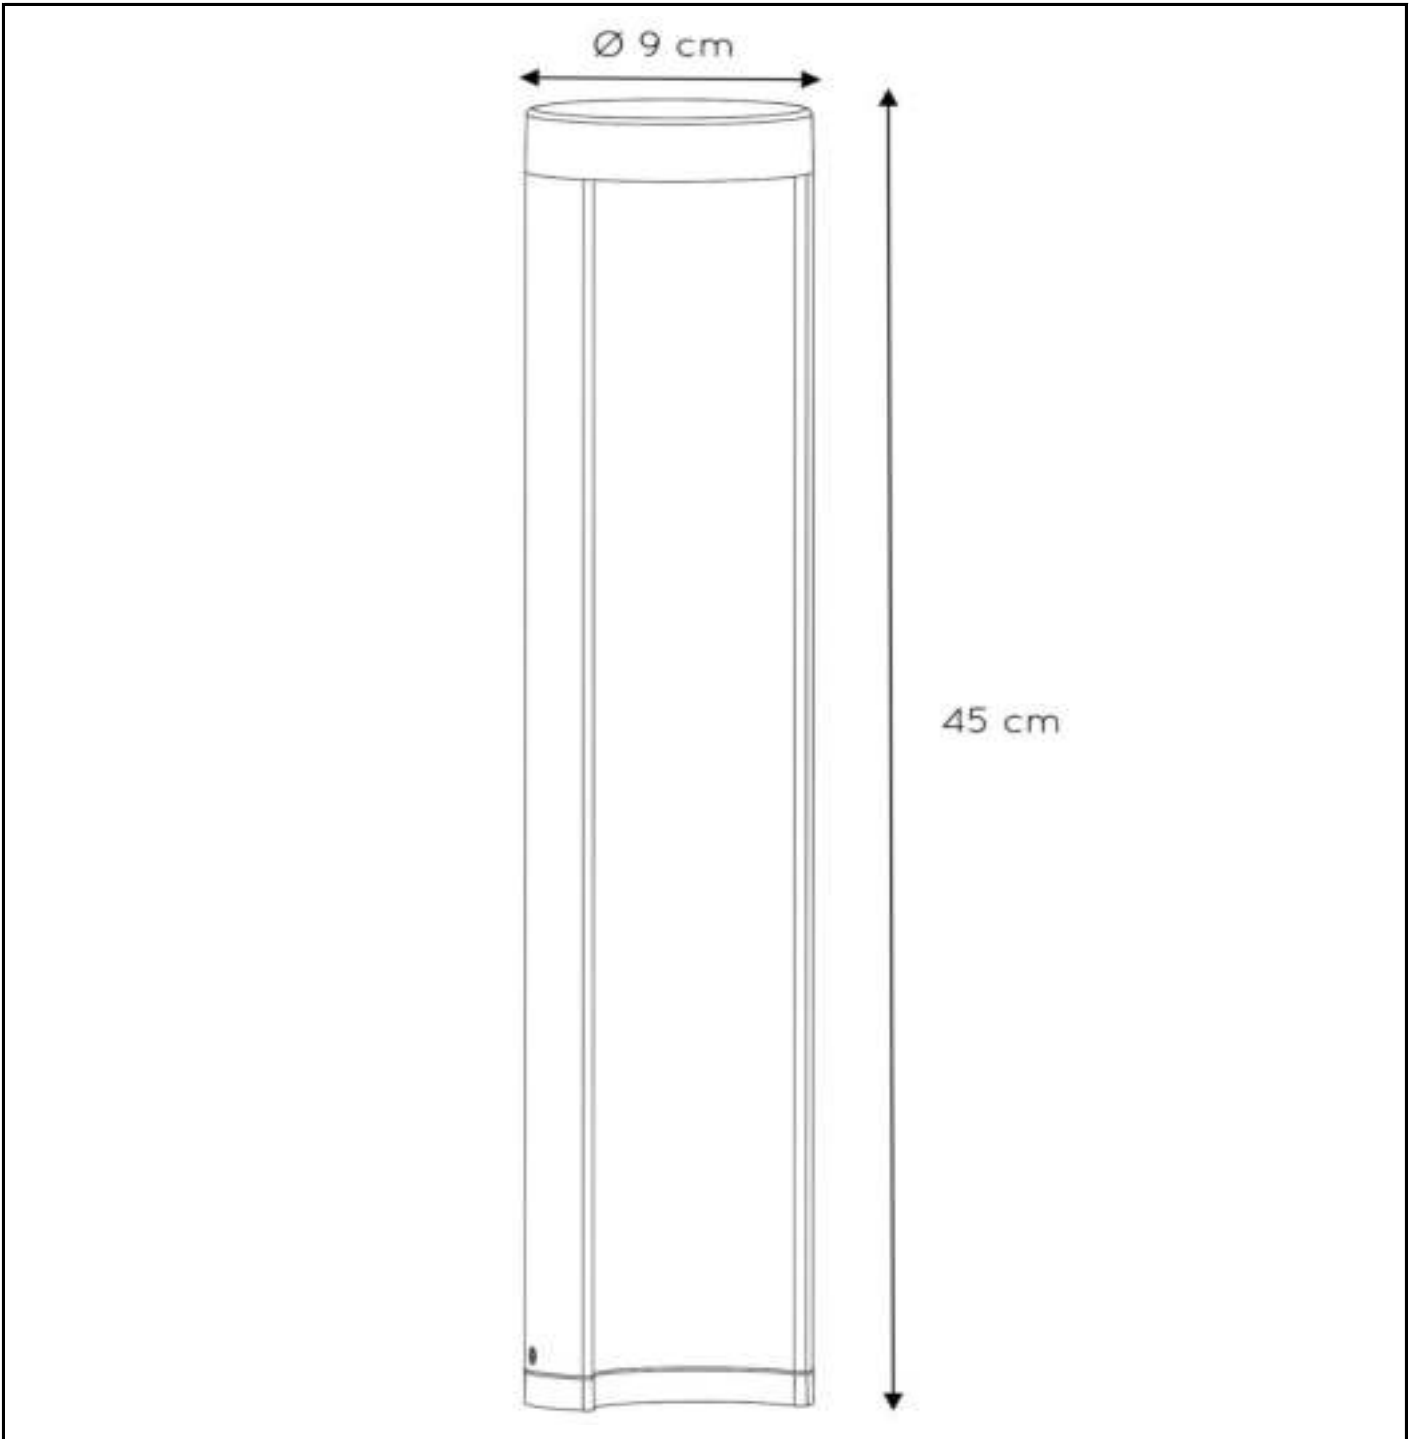

## General

**Dimensions LxW xH:** 9cm x 9cm x 45cm  
**Main material:** Aluminum  
**Color:** Black  
**Style:** Modern  
**Shape:** Cylinder  
**Weight:** 1,34kg  
**Warranty:** 3 Years

## Specifications

**Dimmable:** No  
**Light direction:** Downlight  
**Adjustable in height:** Not In Height Adjustable  
**Directional:** Not Directional  
**Cable:** No Cable On Product  
**Sensor:** Without Sensor  
**Control:** Light Switch Control  
**Power supply:** Adapter/Power Grid  
**IP-Class:** 54  
**Electric Class:** 1  
**Number of light sources:** 1  
**Lamp socket:** Integrated LED  
**Wattage:** 1x 9W  
**Power requirements:** 220-240V~50 Hz  
**Lumen:** 1x 215Lm  
**Colour temperature:** 3000K  
**Beam angle (if directional):** 55°  
**Color Rendering Index:** 80  
**Expected lifetime:** 30000h

For more specifications of this product please visit  
[www.lucide.com](http://www.lucide.com)

**COMBO**

Item number: 27874/45/30  
EAN code: 54 112 1227 1297

IP44

IP54

IP65

IP67

The explanation of the IP ratings can be found in the safety instructions.

For more specifications or dimensions of this product please visit [www.lucide.com](http://www.lucide.com)