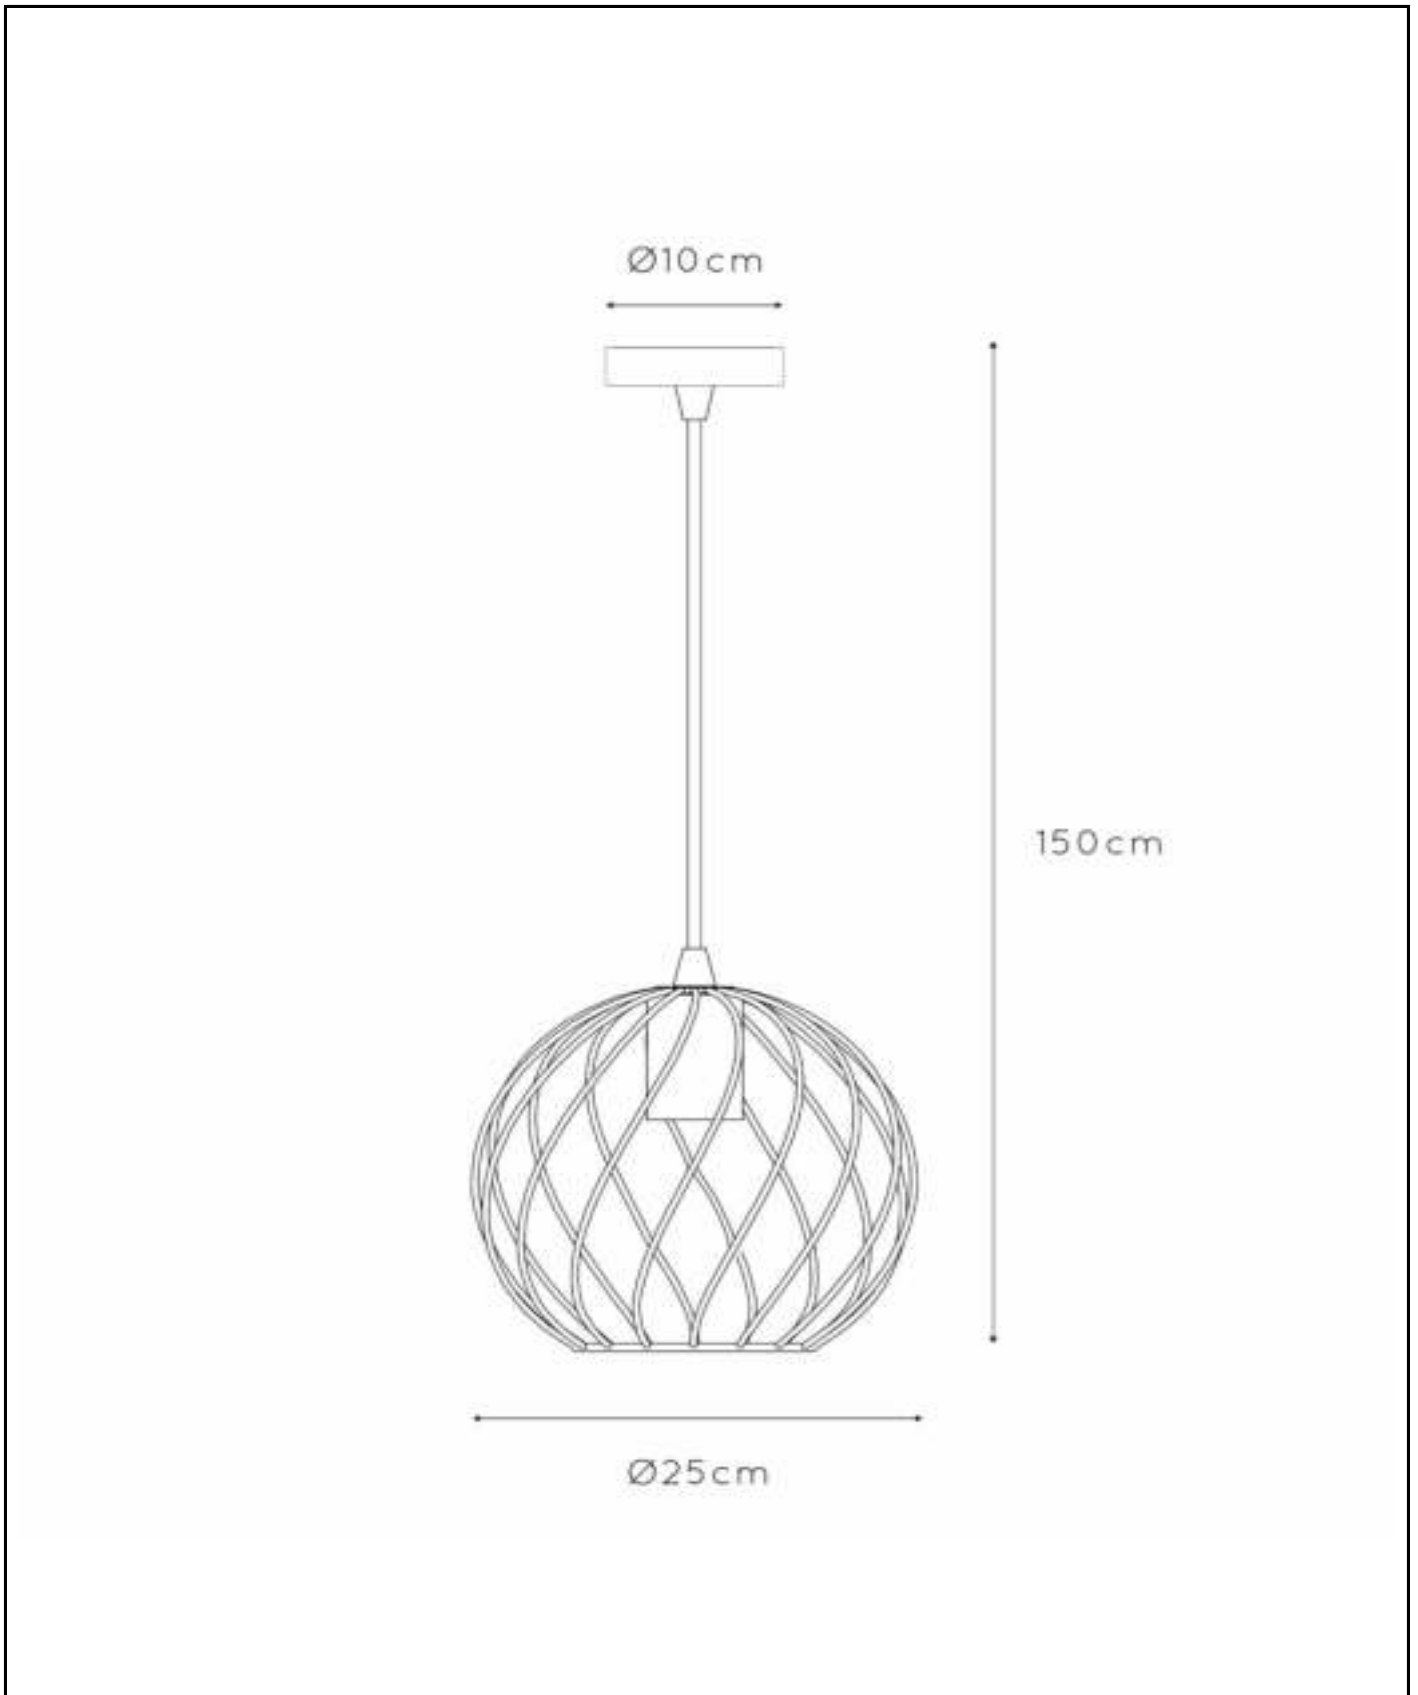

LUCIDE

Item number: 21428/25/30
EAN code: 54 112 122 115 14

DANZA

**RECOMMENDED LUCIDE
LIGHT SOURCE**

49032/05/62
Dimmable: Yes
Included: No

General

Dimensions LxW xH: 25cm x 25cm x 150 cm
Height minimum: 60 cm
Height maximum: 150 cm
Main material: Metal
Ceiling rose material: Metal
Color: Black
Style: Modern
Shape: Globe
Weight: 0,70 kg
Warranty: 2 Years

Specifications

Dimmable: Yes
Light direction: Around (Diffuse)
Adjustable in height: Adjustable In Height
(Before Installation)
Directional: Not Directional
Cable: Yes, Cable On Product
Cable length: 130 cm
Sensor: Without Sensor
Control: Light Switch Control
Power supply: Adapter/Power Grid
IP-Class: 20
Electric Class: 2
Number of light sources: 1
Lamp socket: E27
Wattage: 1x 40W
Power requirements: 220-240V~50Hz

For more specifications of this product please visit
www.lucide.com

DANZA

Item number: 21428/25/30
EAN code: 54 112 122 115 14

For more specifications or dimensions of this product please visit
www.lucide.com