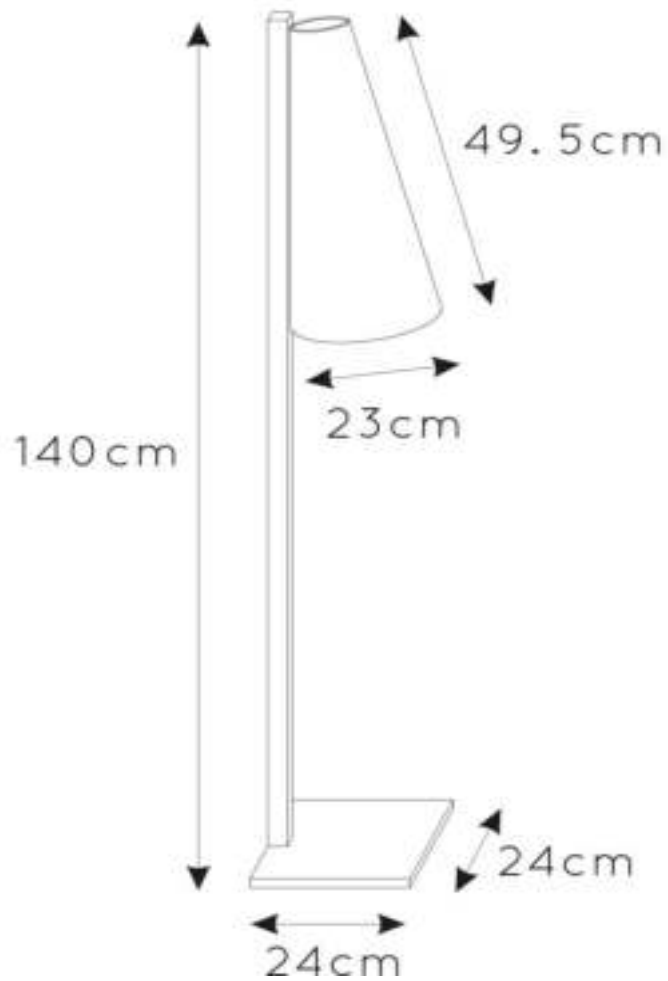

LUCIDE

Item number: 30795/8138
EAN code: 54 112 1230 3110

GREGORY

**RECOMMENDED LUCIDE
LIGHT SOURCE**

49042/05/62
Dimmable: Yes
Included: No

General

Dimensions LxW xH: 24cm x 24cm x 140cm
Main material: Steel
Color: Cream and Black
Style: Cottage
Shape: Cone
Weight: 3,10kg
Warranty: 2 Years

Specifications

Dimmable: No
Light direction: Around (Diffuse)
Adjustable in height: Not In Height Adjustable
Directional: Not Directional
Cable: Yes, Cable With Plug On Product
Cable length: 200cm
Sensor: Without Sensor
Control: On/Off Switch - In The Cord
Power supply: Adapter/Power Grid
IP-Class: 20
Electric Class: 2
Number of light sources: 1
Lamp socket: E27
Wattage: 1x 60W
Power requirements: 220-240V~50Hz

For more specifications of this product please visit
www.lucide.com

GREGORY

Item number: 30795/81/38
EAN code: 54 112 1230 3110

For more specifications or dimensions of this product please visit www.lucide.com