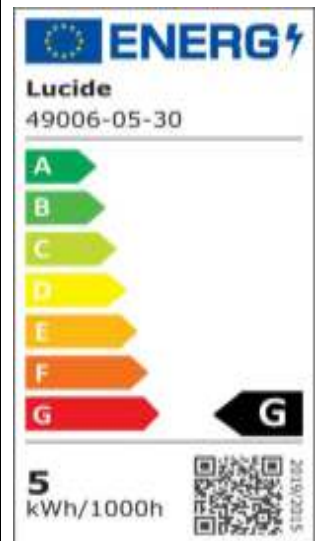

LUCIDE

LUCIDE LIGHT SOURCE

49006/05/30
Dimmable: Yes
Included: Yes

General

Dimensions LxW xH: 11cm x 20,5cm x 70 cm
Main material: Metal
Color: Anthracite
Style: Modern
Shape: Round
Weight: 1,50 kg
Warranty: 2 Years

Specifications

Dimmable: Yes
Light direction: Downlight
Adjustable in height: Not In Height Adjustable
Directional: Not Directional
Cable: No Cable On Product
Sensor: Without Sensor
Control: Light Switch Control
Power supply: Adapter/Power Grid
IP-Class: 44
Electric Class: 1
Number of light sources: 1
Lamp socket: GU 10
Wattage: 1x 5W
Power requirements: 220-240V~50Hz
Lumen: 1x 320Lm
Colour temperature: 3000K
Beam angle (if directional): 40°
Color Rendering Index: 80
Expected lifetime: 25000h

For more specifications of this product please visit
www.lucide.com

DINGO-LED

Item number: 1488170/30
EAN code: 54 112 12144 102

IP44

IP54

IP65

IP67

The explanation of the IP ratings can be found in the safety instructions.