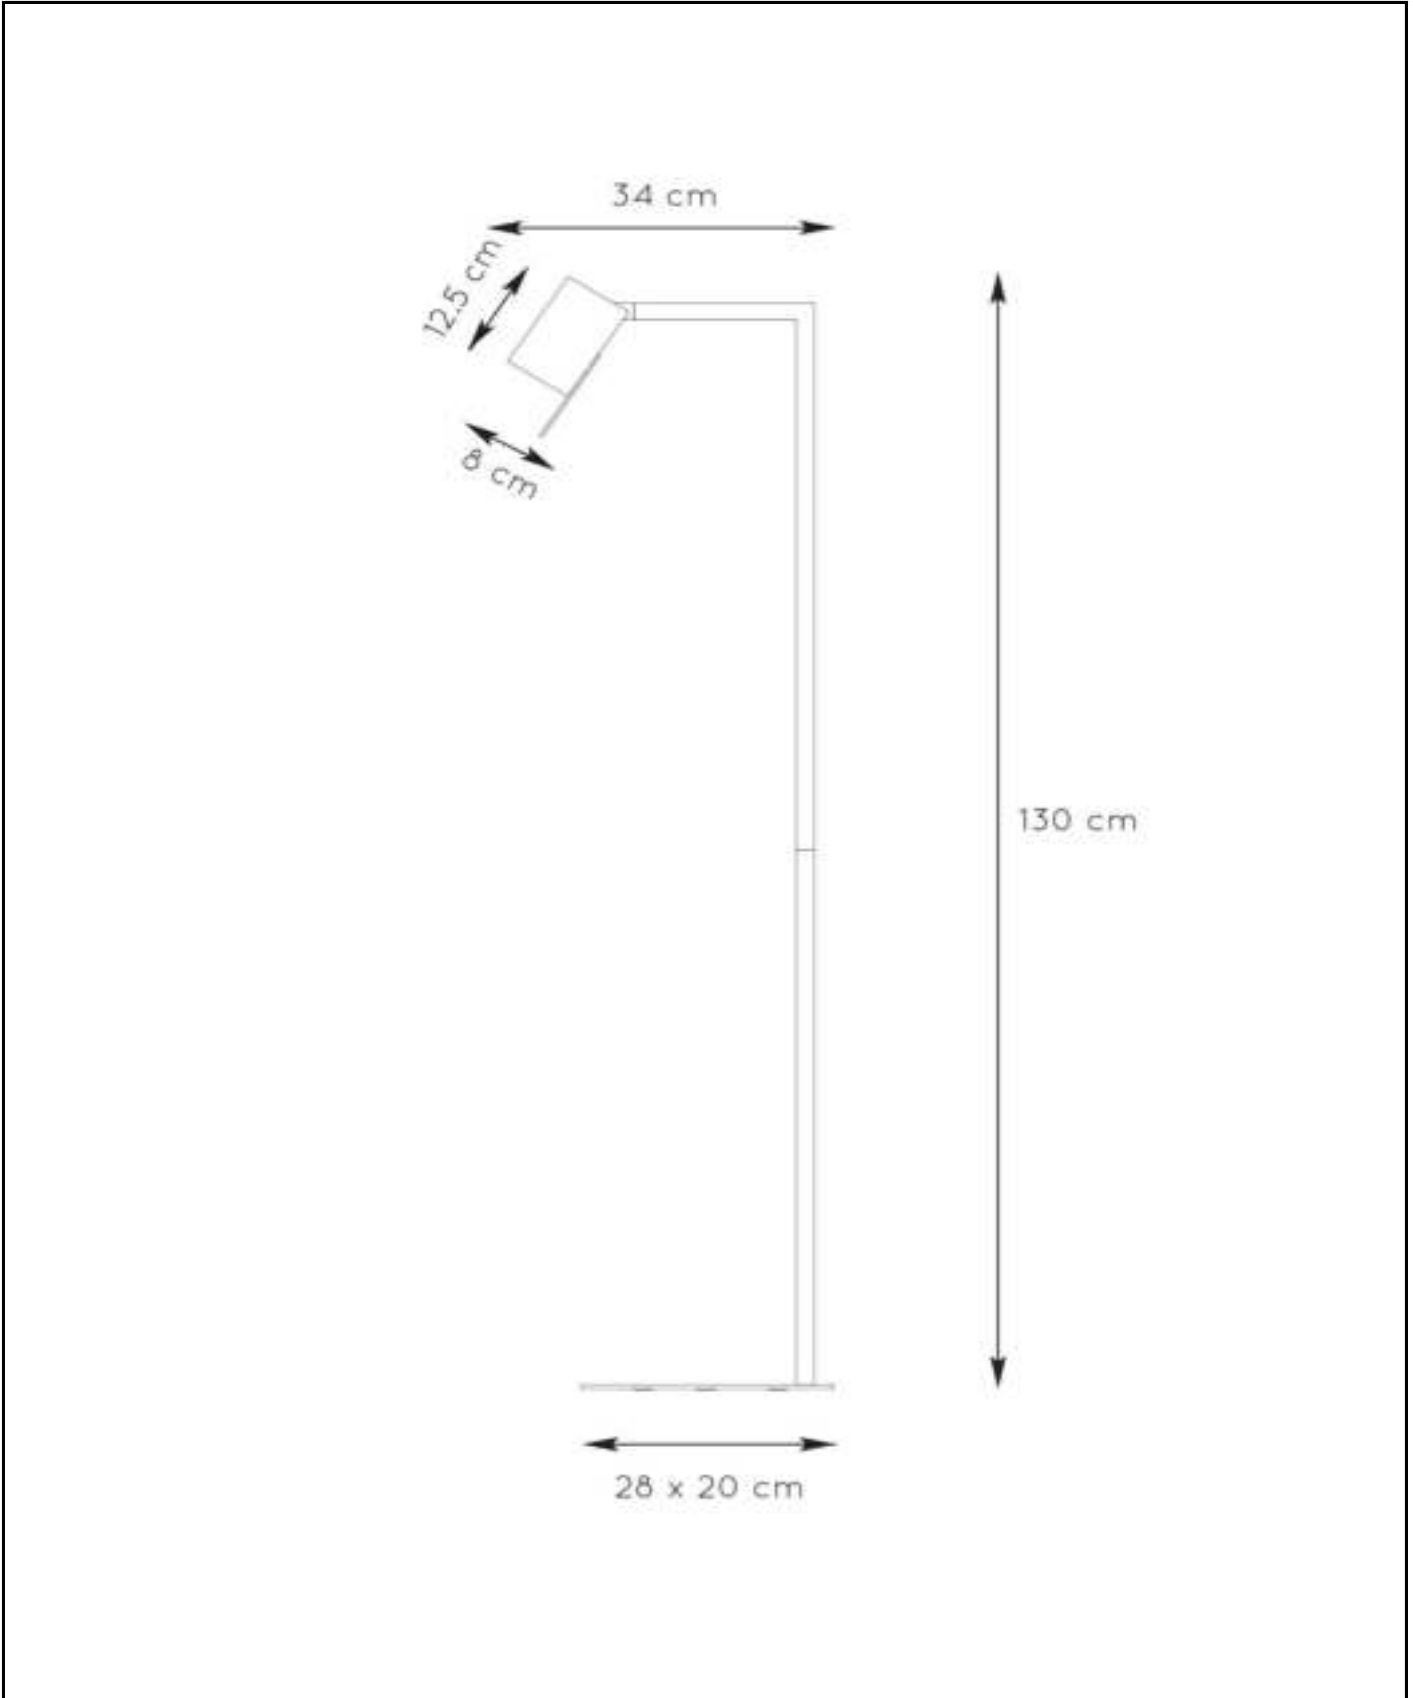

LUCIDE

**Item number: 03725/01/30**  
EAN code: 54 112 120 31136

**LESLEY**

**RECOMMENDED LUCIDE  
LIGHT SOURCE**

**49006/05/30**  
**Dimmable: Yes**  
**Included: No**

## General

**Dimensions LxW xH:** 34cm x 20cm x 130cm  
**Main material:** Metal  
**Color:** Black  
**Style:** Modern  
**Shape:** Corner-Shaped  
**Weight:** 3,60kg  
**Warranty:** 2 Years

## Specifications

**Dimmable:** No  
**Light direction:** Downlight  
**Adjustable in height:** Not In Height Adjustable  
**Directional:** Tiltable (Vertical)  
**Cable:** Yes, Cable With Plug On Product  
**Cable length:** 190cm  
**Sensor:** Without Sensor  
**Control:** On/Off Switch - In The Cord  
**Power supply:** Adapter/Power Grid  
**IP-Class:** 20  
**Electric Class:** 2  
**Number of light sources:** 1  
**Lamp socket:** GU10  
**Wattage:** 1x 35W  
**Power requirements:** 220-240V~50Hz

For more specifications of this product please visit  
[www.lucide.com](http://www.lucide.com)

**LESLEY**

Item number: 03725/0130  
EAN code: 54 112 120 31136

For more specifications or dimensions of this product please visit [www.lucide.com](http://www.lucide.com)