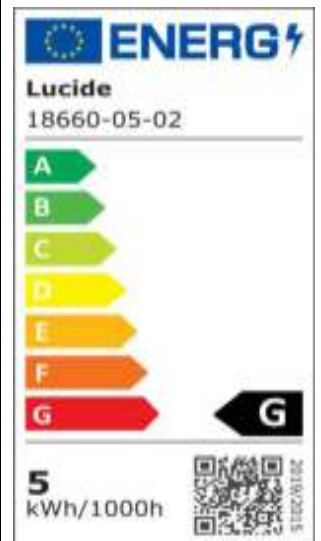

L U C I D E

**Item number: 18660/05/02**  
EAN code: 54 112 12185860

**LUDO**

## General

**Dimensions LxW xH:** 15,6cm x 19,1cm x 40,2cm  
**Main material:** Synthetic Material  
**Color:** Matt Gold / Brass and Black  
**Style:** Modern  
**Shape:** Other  
**Weight:** 0,32kg  
**Warranty:** 3 Years

## Specifications

**Dimmable:** No  
**Light direction:** Downlight  
**Adjustable in height:** Not In Height Adjustable  
**Directional:** Tiltable (Vertical)  
**Cable:** Yes, Cable With Plug On Product  
**Cable length:** 160cm  
**Sensor:** Without Sensor  
**Control:** On/Off Switch - In The Cord  
**Power supply:** Adapter/Power Grid  
**IP-Class:** 20  
**Electric Class:** 2  
**Number of light sources:** 1  
**Lamp socket:** Integrated LED  
**Wattage:** 1x 4,5W  
**Power requirements:** 220-240V~50Hz  
**Lumen:** 1x 350Lm  
**Colour temperature:** 3000K  
**Beam angle (if directional):** 120°  
**Color Rendering Index:** 80  
**Expected lifetime:** 25000h