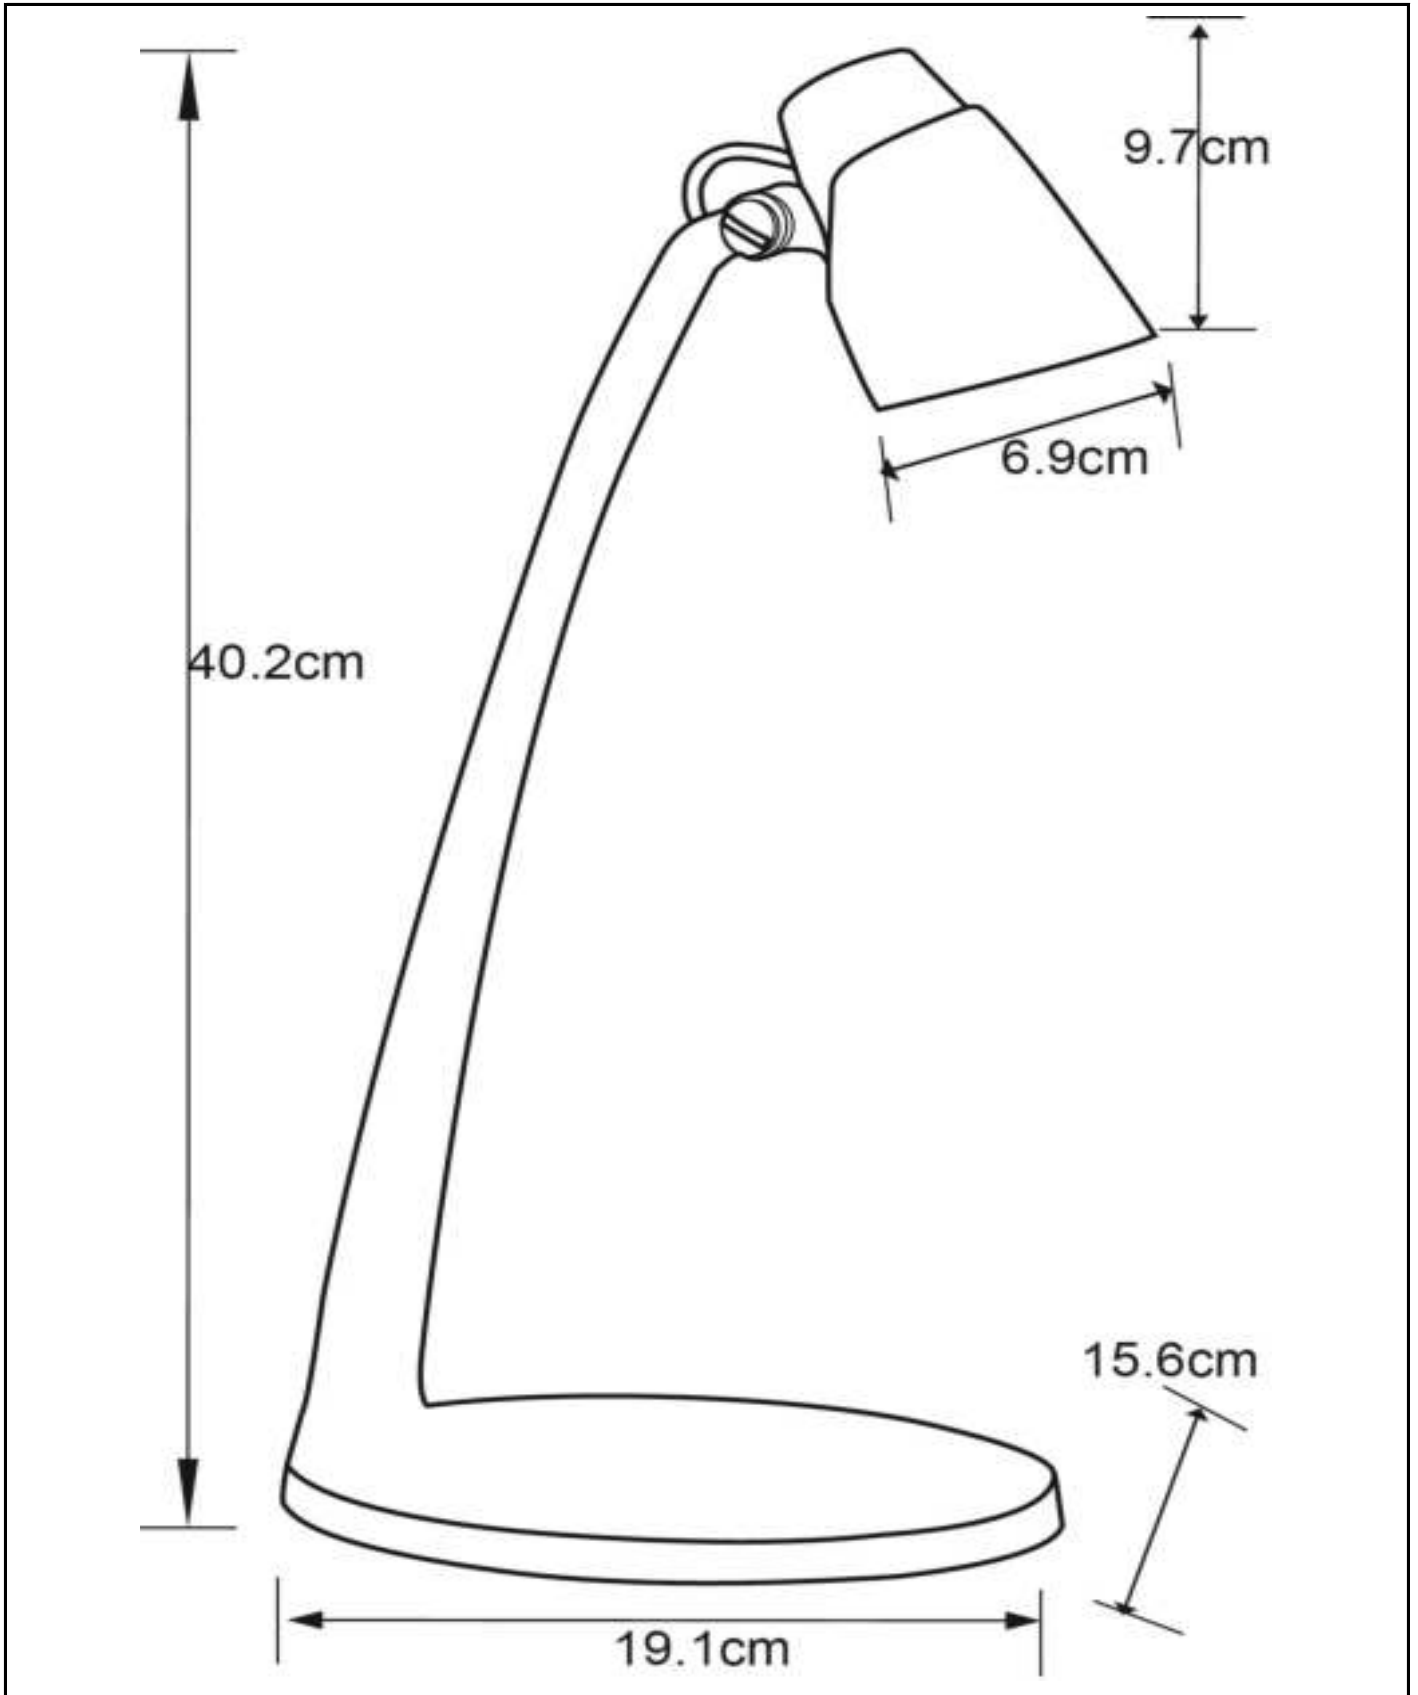

L U C I D E

**Item number: 18660/05/02**  
EAN code: 54 112 12185860

**LUDO**

## General

**Dimensions LxW xH:** 15,6cm x 19,1cm x 40,2cm  
**Main material:** Synthetic Material  
**Color:** Matt Gold / Brass and Black  
**Style:** Modern  
**Shape:** Other  
**Weight:** 0,32kg  
**Warranty:** 3 Years

## Specifications

**Dimmable:** No  
**Light direction:** Downlight  
**Adjustable in height:** Not In Height Adjustable  
**Directional:** Tiltable (Vertical)  
**Cable:** Yes, Cable With Plug On Product  
**Cable length:** 160cm  
**Sensor:** Without Sensor  
**Control:** On/Off Switch - In The Cord  
**Power supply:** Adapter/Power Grid  
**IP-Class:** 20  
**Electric Class:** 2  
**Number of light sources:** 1  
**Lamp socket:** Integrated LED  
**Wattage:** 1x 4,5W  
**Power requirements:** 220-240V~50Hz  
**Lumen:** 1x 350Lm  
**Colour temperature:** 3000K  
**Beam angle (if directional):** 120°  
**Color Rendering Index:** 80  
**Expected lifetime:** 25000h

# LUDO

Item number: 18660/05/02  
EAN code: 54 112 12185860

For more specifications or dimensions of this product please visit [www.lucide.com](http://www.lucide.com)