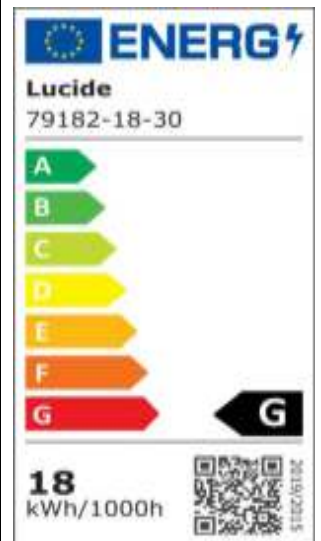

LUCIDE

Item number: 79 182/ 18/ 30  
EAN code: 54 112 1279 1757

**NURIA**

## General

**Dimensions LxW xH:** 30cm x 30cm x 7,5cm  
**Main material:** Acrylic  
**Ceiling rose material:** Metal  
**Color:** Black  
**Style:** Modern  
**Shape:** Round  
**Weight:** 0,80kg  
**Warranty:** 3 Years

## Specifications

**Dimmable:** Yes  
**Light direction:** Around (Diffuse)  
**Adjustable in height:** Not In Height Adjustable  
**Directional:** Not Directional  
**Cable:** No Cable On Product  
**Sensor:** Without Sensor  
**Control:** Light Switch Control  
**Power supply:** Adapter/Power Grid  
**IP-Class:** 20  
**Electric Class:** 1  
**Number of light sources:** 1  
**Lamp socket:** Integrated LED  
**Wattage:** 1x 18W  
**Power requirements:** 220-240V~50Hz  
**Lumen:** 1x 980Lm  
**Colour temperature:** 2700K  
**Color Rendering Index:** 80  
**Expected lifetime:** 20000h