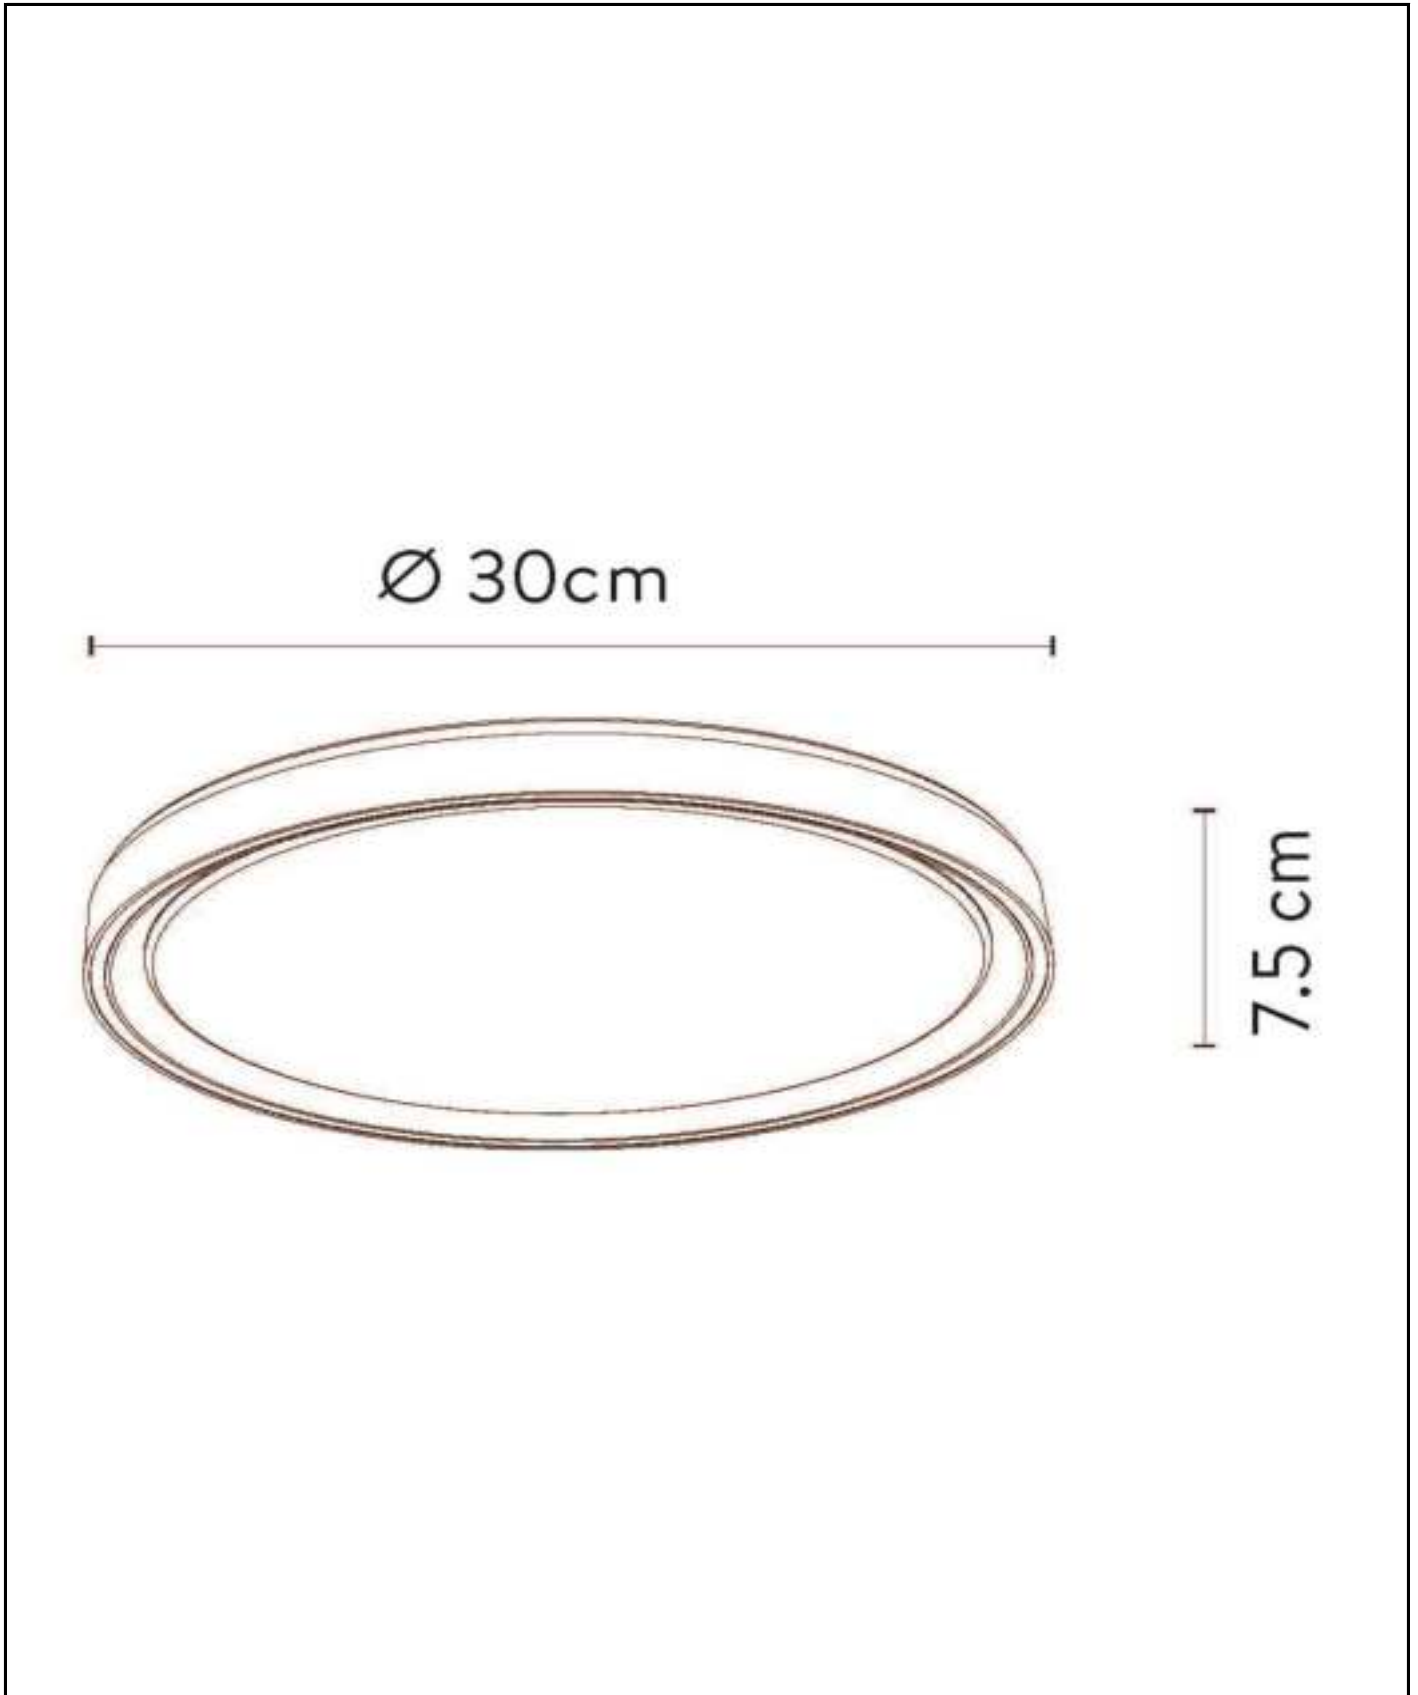

LUCIDE

Item number: 79 182/ 18/ 30  
EAN code: 54 112 1279 1757

**NURIA**

## General

**Dimensions LxW xH:** 30cm x 30cm x 7,5cm  
**Main material:** Acrylic  
**Ceiling rose material:** Metal  
**Color:** Black  
**Style:** Modern  
**Shape:** Round  
**Weight:** 0,80kg  
**Warranty:** 3 Years

## Specifications

**Dimmable:** Yes  
**Light direction:** Around (Diffuse)  
**Adjustable in height:** Not In Height Adjustable  
**Directional:** Not Directional  
**Cable:** No Cable On Product  
**Sensor:** Without Sensor  
**Control:** Light Switch Control  
**Power supply:** Adapter/Power Grid  
**IP-Class:** 20  
**Electric Class:** 1  
**Number of light sources:** 1  
**Lamp socket:** Integrated LED  
**Wattage:** 1x 18W  
**Power requirements:** 220-240V~50Hz  
**Lumen:** 1x 980Lm  
**Colour temperature:** 2700K  
**Color Rendering Index:** 80  
**Expected lifetime:** 20000h

# NURIA

Item number: 79182/18/30  
EAN code: 54 112 1279 1757

For more specifications or dimensions of this product please visit  
[www.lucide.com](http://www.lucide.com)