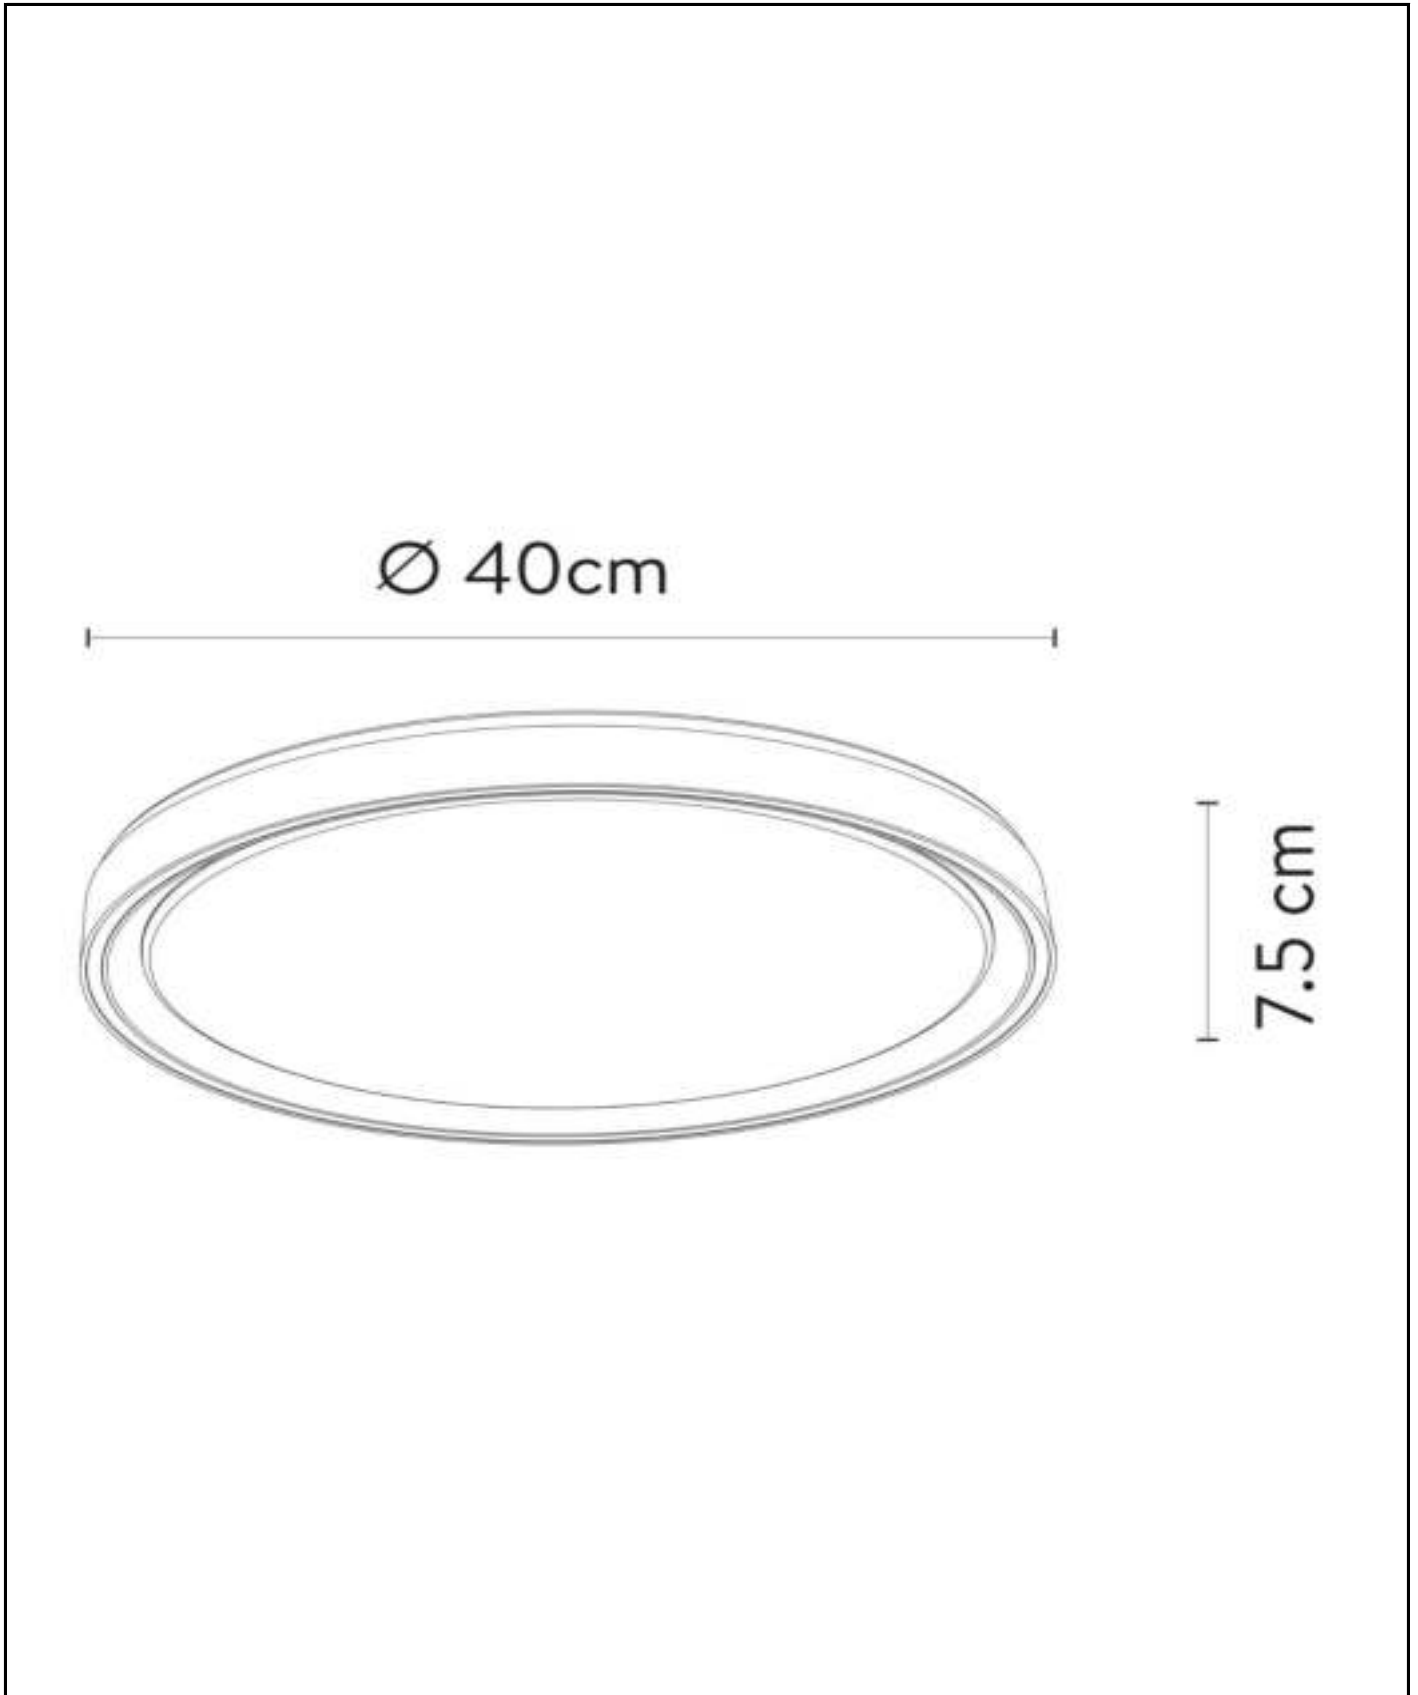

L U C I D E

Item number: 79182/24/30
EAN code: 5411212791771

NURIA

General

Dimensions LxW xH: 40cm x 40cm x 7,5cm
Main material: Acrylic
Ceiling rose material: Metal
Color: Black
Style: Modern
Shape: Round
Weight: 1,16kg
Warranty: 3 Years

Specifications

Dimmable: Yes
Light direction: Around (Diffuse)
Adjustable in height: Not In Height Adjustable
Directional: Not Directional
Cable: No Cable On Product
Sensor: Without Sensor
Control: Light Switch Control
Power supply: Adapter/Power Grid
IP-Class: 20
Electric Class: 1
Number of light sources: 1
Lamp socket: Integrated LED
Wattage: 1x 24W
Power requirements: 220-240V~50Hz
Lumen: 1x 1020Lm
Colour temperature: 2700K
Color Rendering Index: 80
Expected lifetime: 20000h

For more specifications of this product please visit
www.lucide.com

NURIA

Item number: 79182/24/30
EAN code: 54 112 1279 1771

For more specifications or dimensions of this product please visit
www.lucide.com