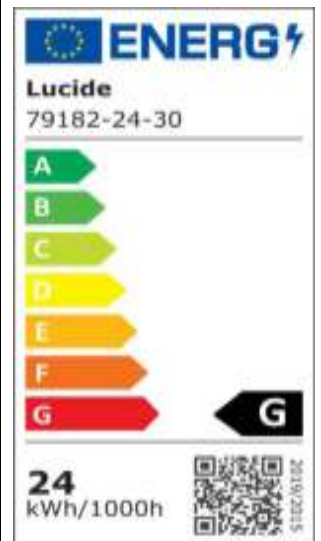

L U C I D E

Item number: 79182/24/30
EAN code: 5411212791771

NURIA

General

Dimensions LxW xH: 40cm x 40cm x 7,5cm
Main material: Acrylic
Ceiling rose material: Metal
Color: Black
Style: Modern
Shape: Round
Weight: 1,16kg
Warranty: 3 Years

Specifications

Dimmable: Yes
Light direction: Around (Diffuse)
Adjustable in height: Not In Height Adjustable
Directional: Not Directional
Cable: No Cable On Product
Sensor: Without Sensor
Control: Light Switch Control
Power supply: Adapter/Power Grid
IP-Class: 20
Electric Class: 1
Number of light sources: 1
Lamp socket: Integrated LED
Wattage: 1x 24W
Power requirements: 220-240V~50Hz
Lumen: 1x 1020Lm
Colour temperature: 2700K
Color Rendering Index: 80
Expected lifetime: 20000h