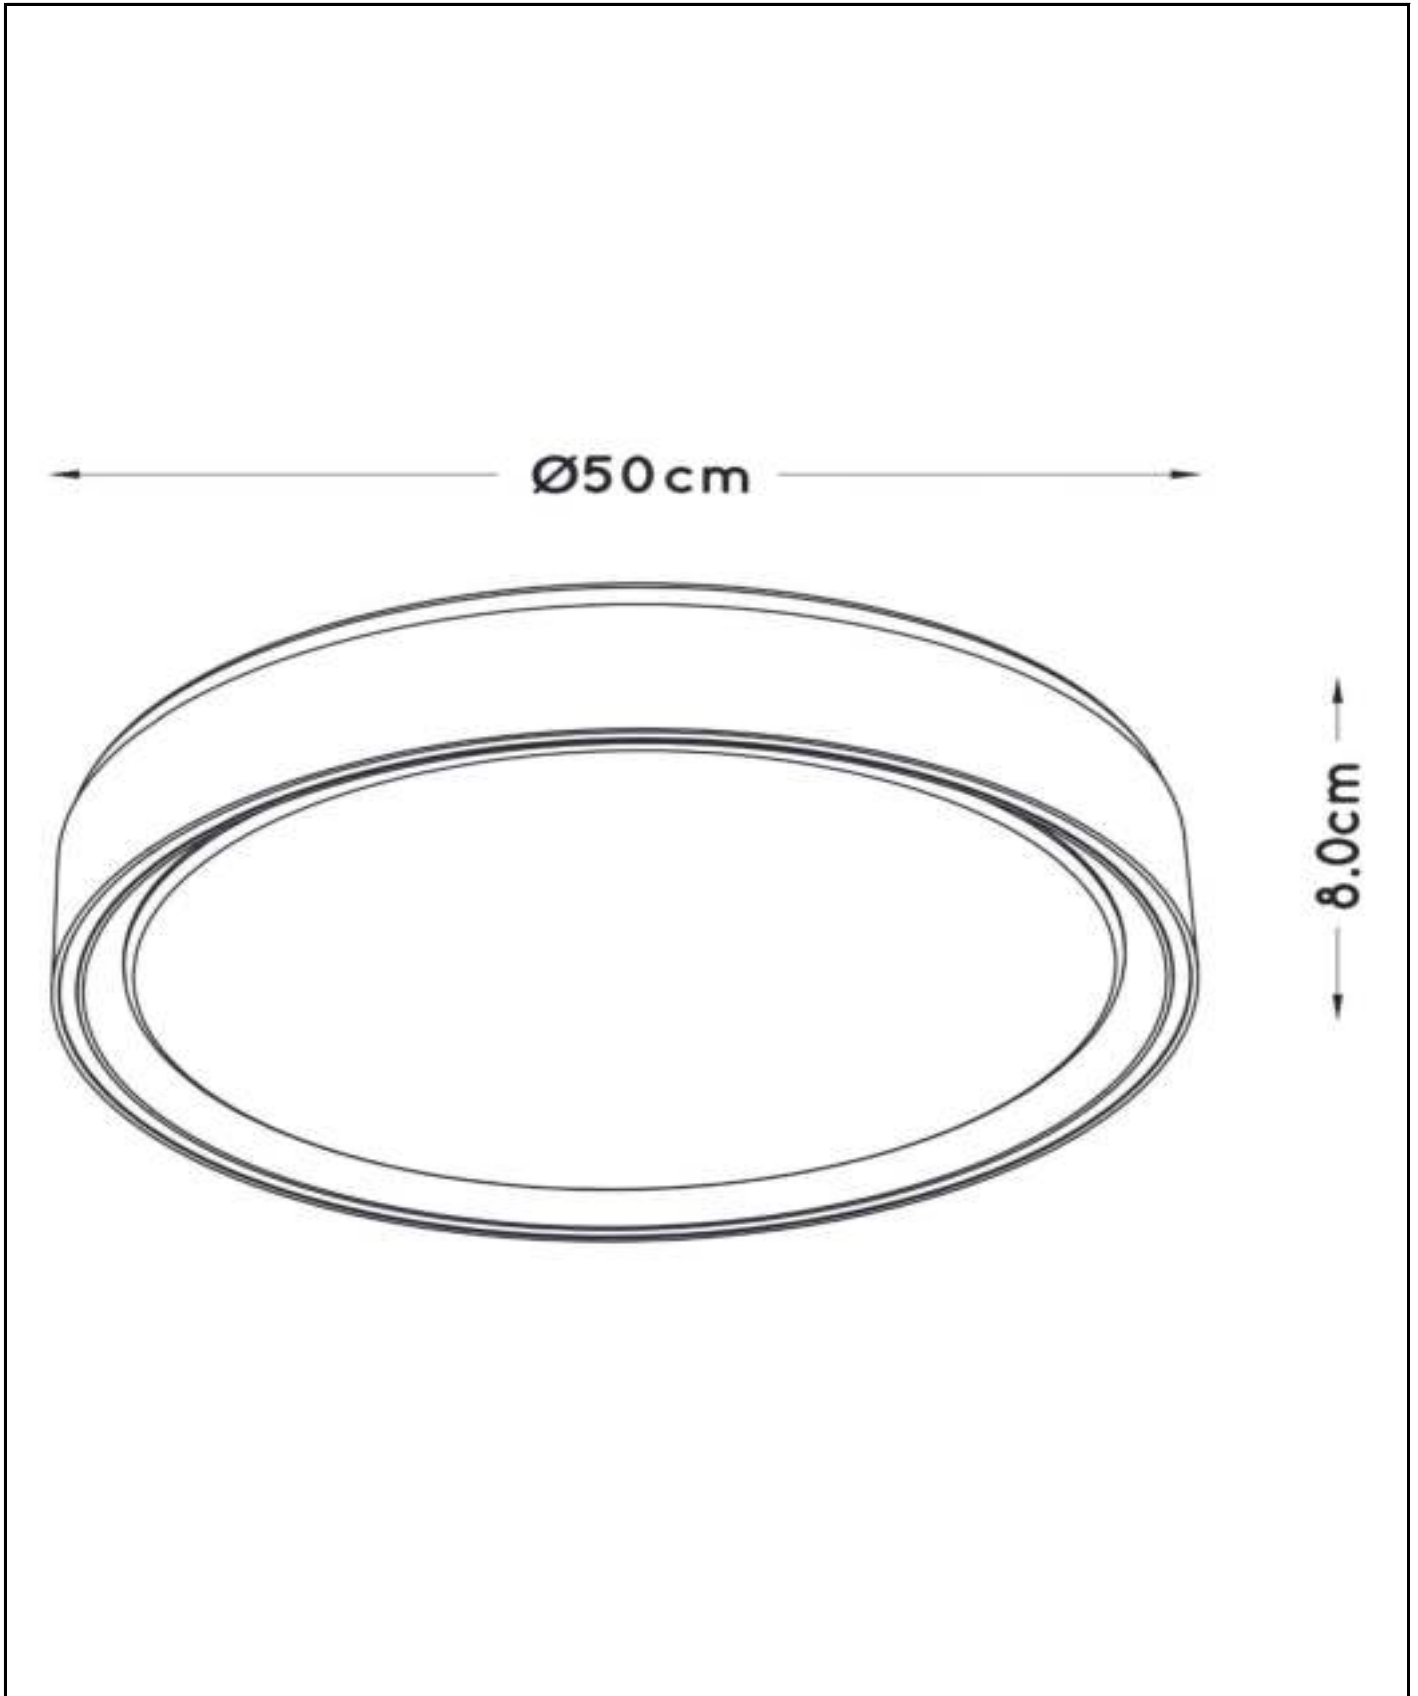

L U C I D E

Item number: 79 182/36/30
EAN code: 54 112 1279 1795

NURIA

General

Dimensions LxW xH: 50 cm x 50 cm x 8 cm
Main material: Acrylic
Ceiling rose material: Metal
Color: Black
Style: Modern
Shape: Round
Weight: 1,76kg
Warranty: 3 Years

Specifications

Dimmable: Yes
Light direction: Around (Diffuse)
Adjustable in height: Not In Height Adjustable
Directional: Not Directional
Cable: No Cable On Product
Sensor: Without Sensor
Control: Light Switch Control
Power supply: Adapter/Power Grid
IP-Class: 20
Electric Class: 1
Number of light sources: 1
Lamp socket: Integrated LED
Wattage: 1x 36W
Power requirements: 220-240V~50Hz
Lumen: 1x 1500Lm
Colour temperature: 2700K
Beam angle (if directional): 120°
Color Rendering Index: 80
Expected lifetime: 20000h

For more specifications of this product please visit
www.lucide.com

NURIA

Item number: 79182/36/30
EAN code: 54 112 1279 1795

For more specifications or dimensions of this product please visit
www.lucide.com