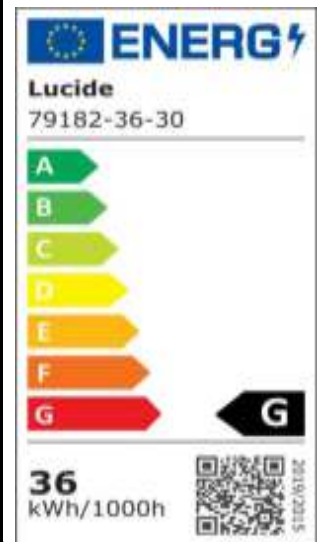

L U C I D E

Item number: 79 182/36/30
EAN code: 54 112 1279 1795

NURIA

General

Dimensions LxW xH: 50 cm x 50 cm x 8 cm
Main material: Acrylic
Ceiling rose material: Metal
Color: Black
Style: Modern
Shape: Round
Weight: 1,76kg
Warranty: 3 Years

Specifications

Dimmable: Yes
Light direction: Around (Diffuse)
Adjustable in height: Not In Height Adjustable
Directional: Not Directional
Cable: No Cable On Product
Sensor: Without Sensor
Control: Light Switch Control
Power supply: Adapter/Power Grid
IP-Class: 20
Electric Class: 1
Number of light sources: 1
Lamp socket: Integrated LED
Wattage: 1x 36W
Power requirements: 220-240V~50Hz
Lumen: 1x 1500Lm
Colour temperature: 2700K
Beam angle (if directional): 120°
Color Rendering Index: 80
Expected lifetime: 20000h