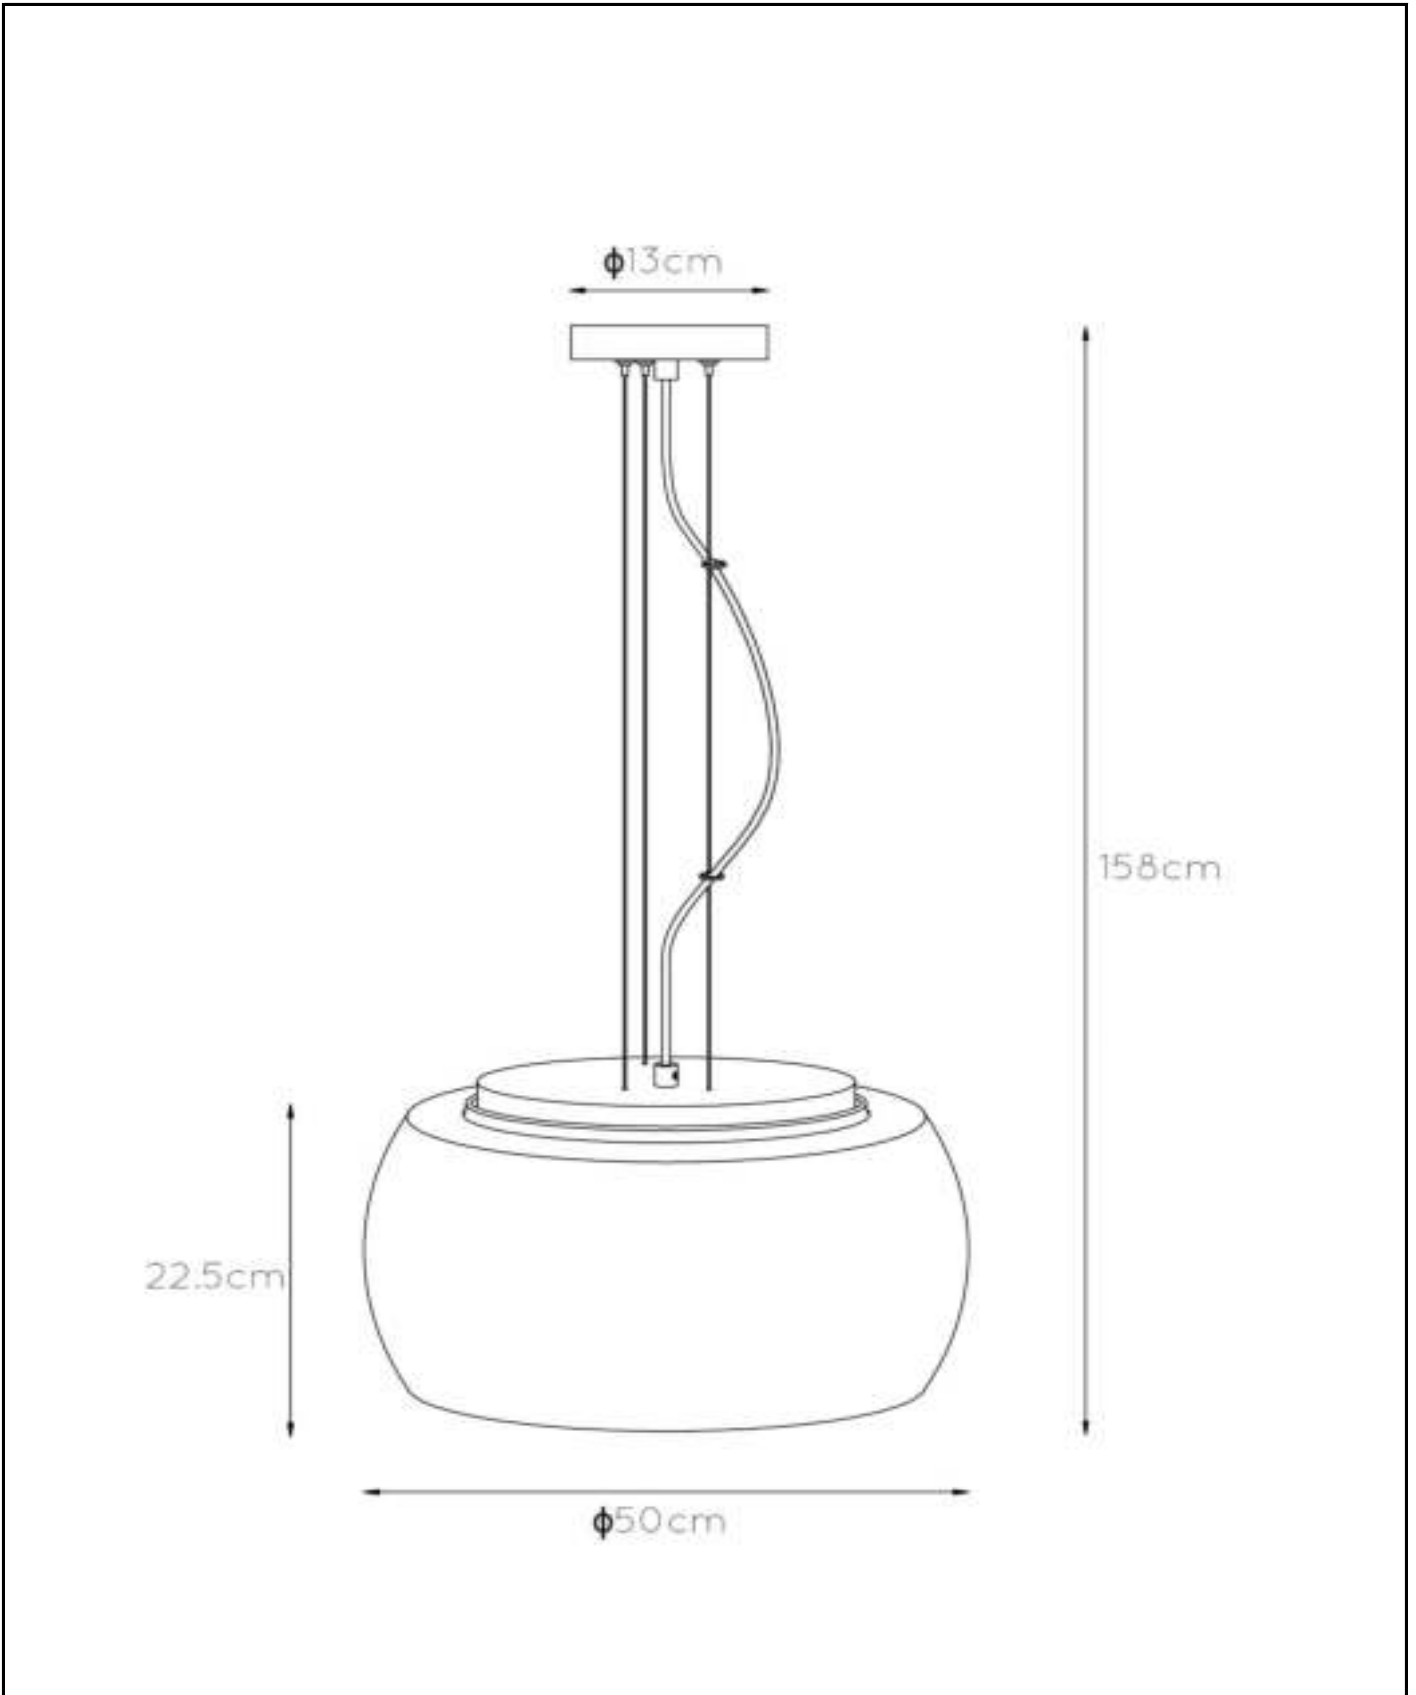

LUCIDE

**Item number: 4540 1/50/65**  
EAN code: 54 112 1245210 8

**OLIVIA**

**RECOMMENDED LUCIDE  
LIGHT SOURCE**

**49032/05/62**  
**Dimmable: Yes**  
**Included: No**

## General

**Dimensions LxW xH:** 50 cm x 50 cm x 158 cm  
**Height minimum:** 50 cm  
**Height maximum:** 158 cm  
**Main material:** Glass  
**Ceiling rose material:** Metal  
**Color:** Smoke Grey and Black  
**Style:** Modern  
**Shape:** Round  
**Weight:** 4,50 kg  
**Warranty:** 2 Years

## Specifications

**Dimmable:** Yes  
**Light direction:** Around (Diffuse)  
**Adjustable in height:** Adjustable In Height  
(Before Installation)  
**Directional:** Not Directional  
**Cable:** Yes, Cable On Product  
**Cable length:** 140 cm  
**Sensor:** Without Sensor  
**Control:** Light Switch Control  
**Power supply:** Adapter/Power Grid  
**IP-Class:** 20  
**Electric Class:** 1  
**Number of light sources:** 3  
**Lamp socket:** E27  
**Wattage:** 3 x 40 W  
**Power requirements:** 220-240 V~50 Hz

# OLIVIA

Item number: 4540150/65  
EAN code: 54 112 1245210 8

For more specifications or dimensions of this product please visit [www.lucide.com](http://www.lucide.com)