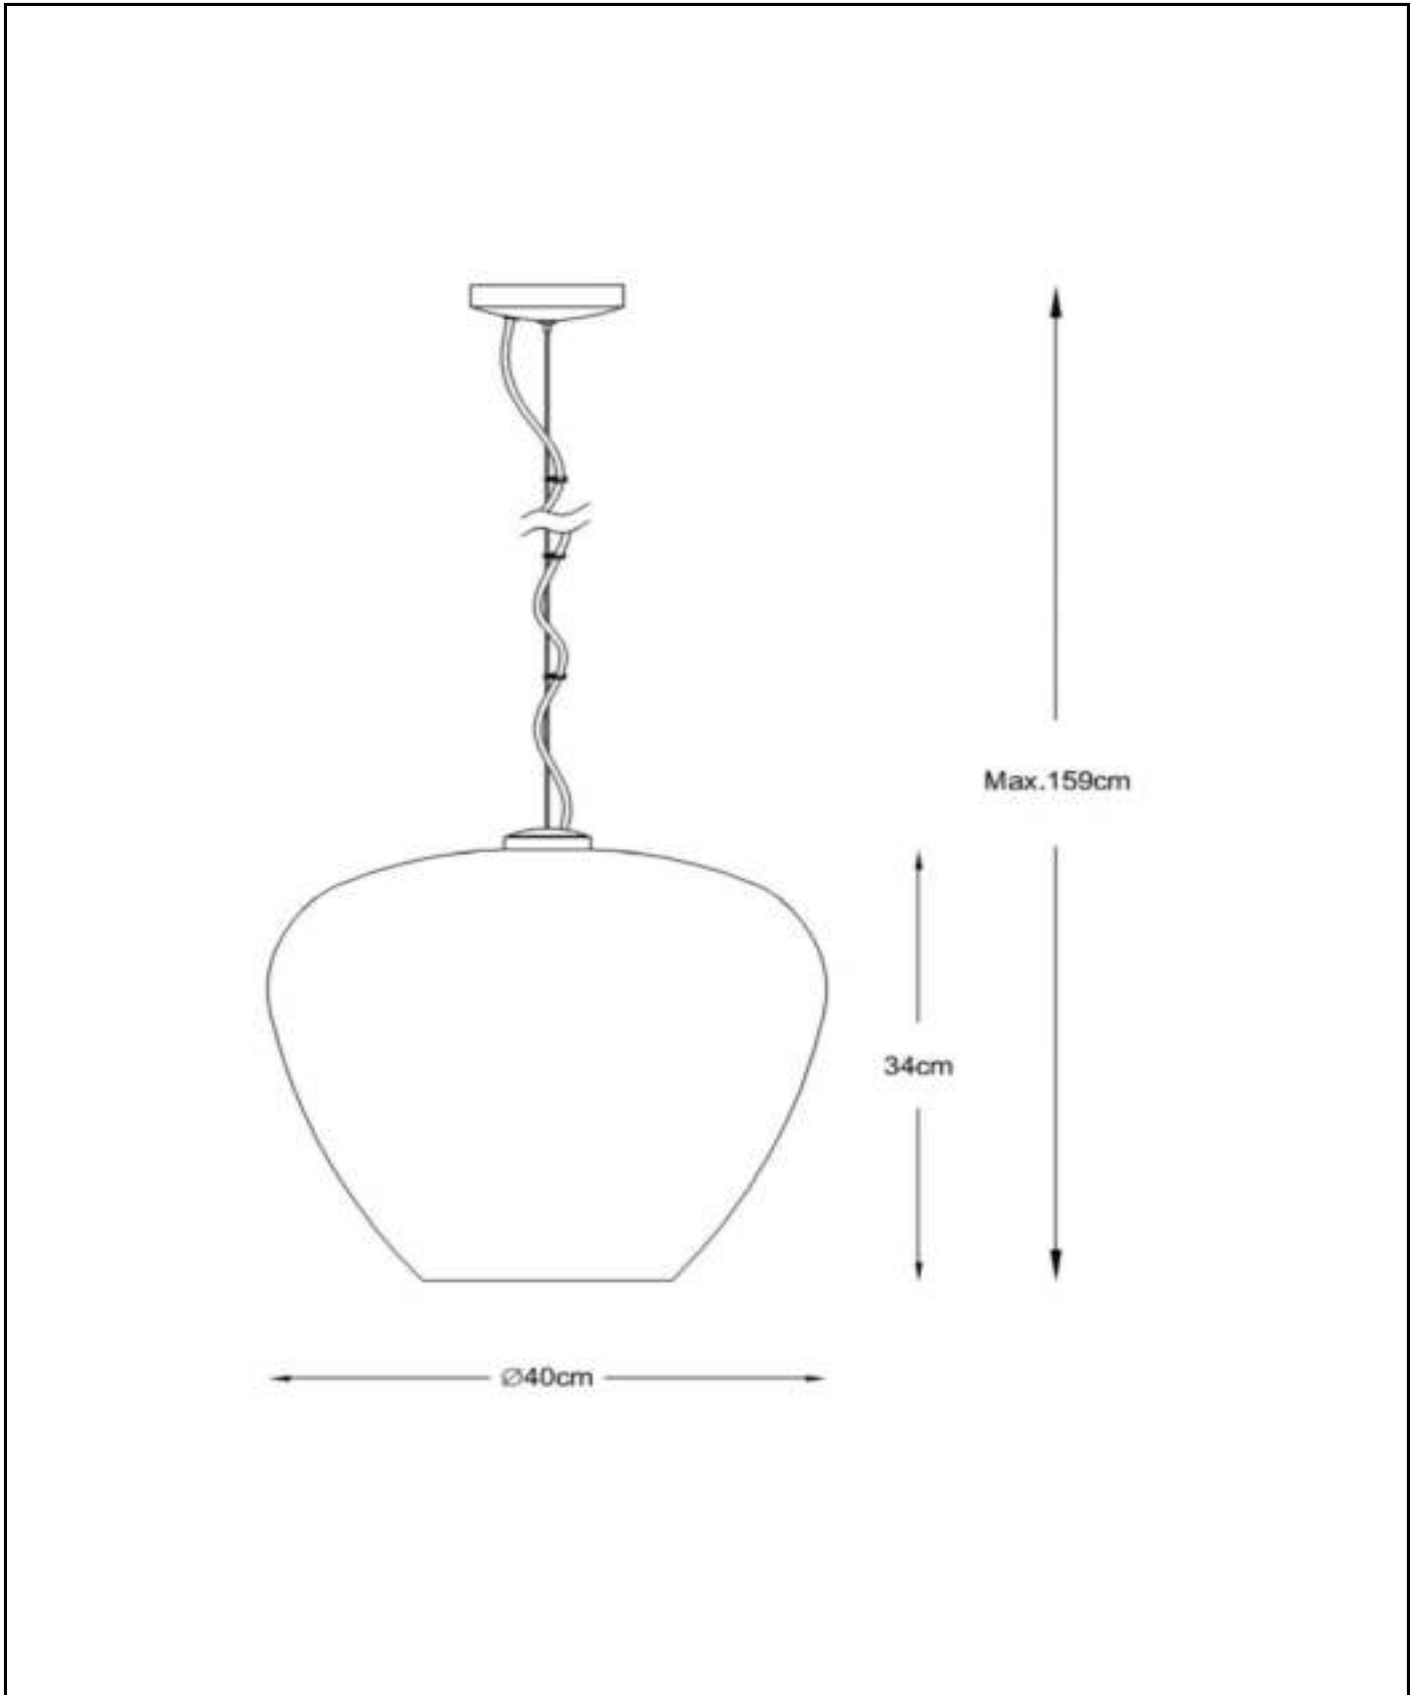

LUCIDE

**RECOMMENDED LUCIDE
LIGHT SOURCE**

49033/05/62
Dimmable: Yes
Included: No

General

Dimensions LxW xH: 40cm x 40cm x 159cm
Height minimum: 50cm
Height maximum: 159cm
Main material: Glass
Ceiling rose material: Metal
Color: Smoke Grey
Style: Modern
Shape: Oval
Weight: 3,00kg
Warranty: 2 Years

Specifications

Dimmable: Yes
Light direction: Around (Diffuse)
Adjustable in height: Adjustable In Height
(Before Installation)
Directional: Not Directional
Cable: Yes, Cable On Product
Cable length: 126cm
Sensor: Without Sensor
Control: Light Switch Control
Power supply: Adapter/Power Grid
IP-Class: 20
Electric Class: 2
Number of light sources: 1
Lamp socket: E27
Wattage: 1x 60W
Power requirements: 220-240V~50Hz

For more specifications of this product please visit
www.lucide.com

SOUFIAN

Item number: 70478/40/65
EAN code: 54 112 1270 2227

For more specifications or dimensions of this product please visit www.lucide.com