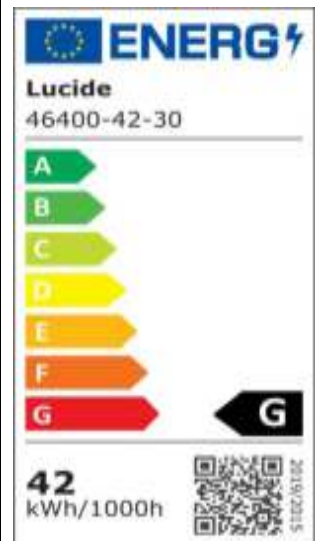

LUCIDE

Item number: 46400/42/30
EAN code: 54 112 12460 707

TALOWE LED

General

Dimensions LxW xH: 60 cm x 60 cm x 142cm
Height minimum: 50cm
Height maximum: 142cm
Main material: Aluminum
Ceiling rose material: Aluminum
Color: Black
Style: Modern
Shape: Round
Weight: 2,25kg
Warranty: 3 Years

Specifications

Dimmable: Yes
Light direction: Around (Diffuse)
Adjustable in height: Adjustable In Height (Before Installation)
Directional: Not Directional
Cable: Yes, Cable On Product
Cable length: 120 cm
Sensor: Without Sensor
Control: Light Switch Control
Power supply: Adapter/Power Grid
IP-Class: 20
Electric Class: 2
Number of light sources: 1
Lamp socket: Integrated LED
Wattage: 1x 39W
Power requirements: 220-240V~50 Hz
Lumen: 1x 2340 Lm
Colour temperature: 3000K
Beam angle (if directional): 163°
Color Rendering Index: 80
Expected lifetime: 30000h