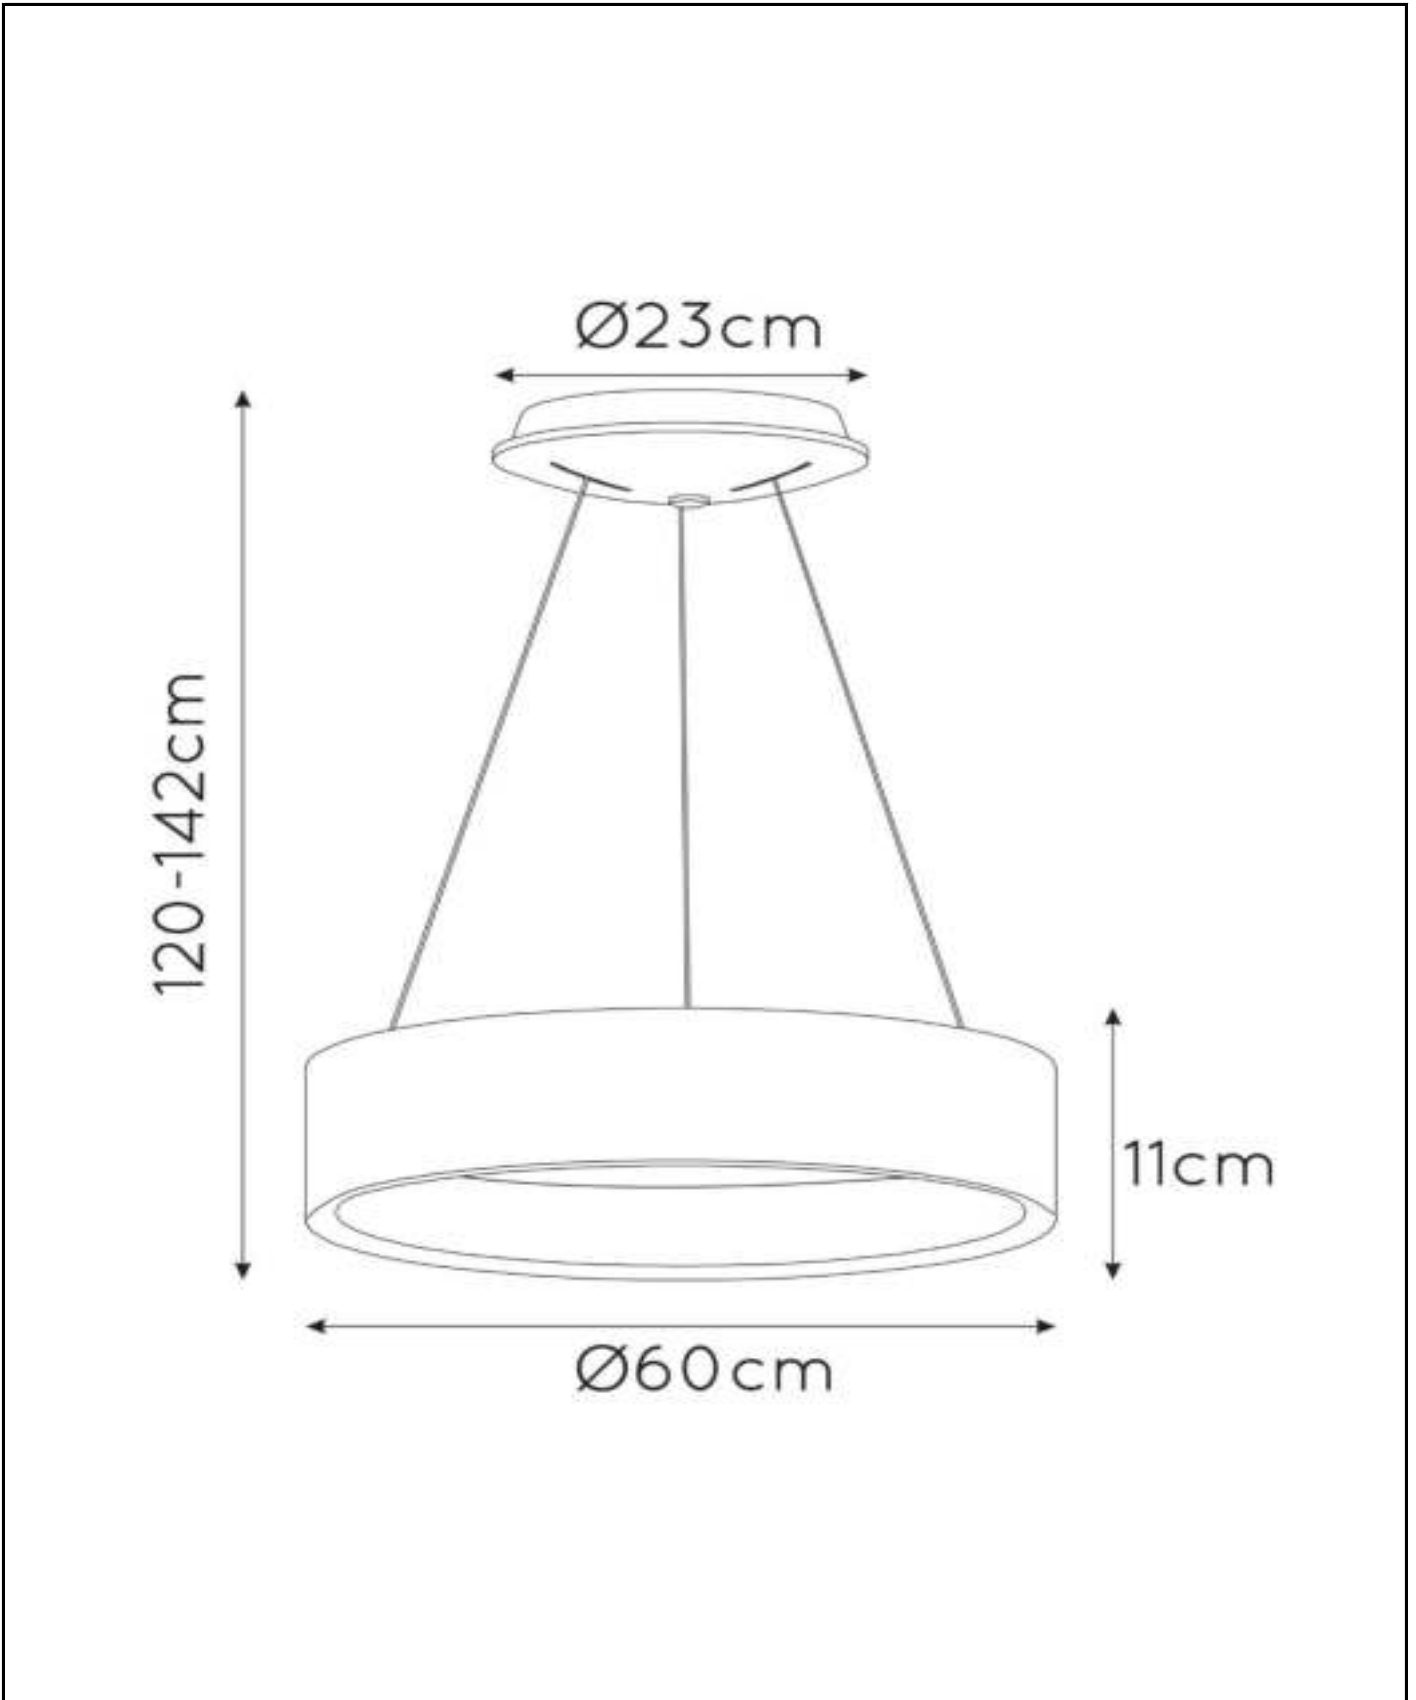

LUCIDE

Item number: 46400/42/30
EAN code: 54 112 12460 707

TALOWE LED

General

Dimensions LxW xH: 60 cm x 60 cm x 142cm
Height minimum: 50cm
Height maximum: 142cm
Main material: Aluminum
Ceiling rose material: Aluminum
Color: Black
Style: Modern
Shape: Round
Weight: 2,25kg
Warranty: 3 Years

Specifications

Dimmable: Yes
Light direction: Around (Diffuse)
Adjustable in height: Adjustable In Height (Before Installation)
Directional: Not Directional
Cable: Yes, Cable On Product
Cable length: 120 cm
Sensor: Without Sensor
Control: Light Switch Control
Power supply: Adapter/Power Grid
IP-Class: 20
Electric Class: 2
Number of light sources: 1
Lamp socket: Integrated LED
Wattage: 1x 39W
Power requirements: 220-240V~50 Hz
Lumen: 1x 2340 Lm
Colour temperature: 3000K
Beam angle (if directional): 163°
Color Rendering Index: 80
Expected lifetime: 30000h

For more specifications of this product please visit
www.lucide.com

TALOWE LED

Item number: 46400/42/30
 EAN code: 54 112 12460 707

For more specifications or dimensions of this product please visit www.lucide.com