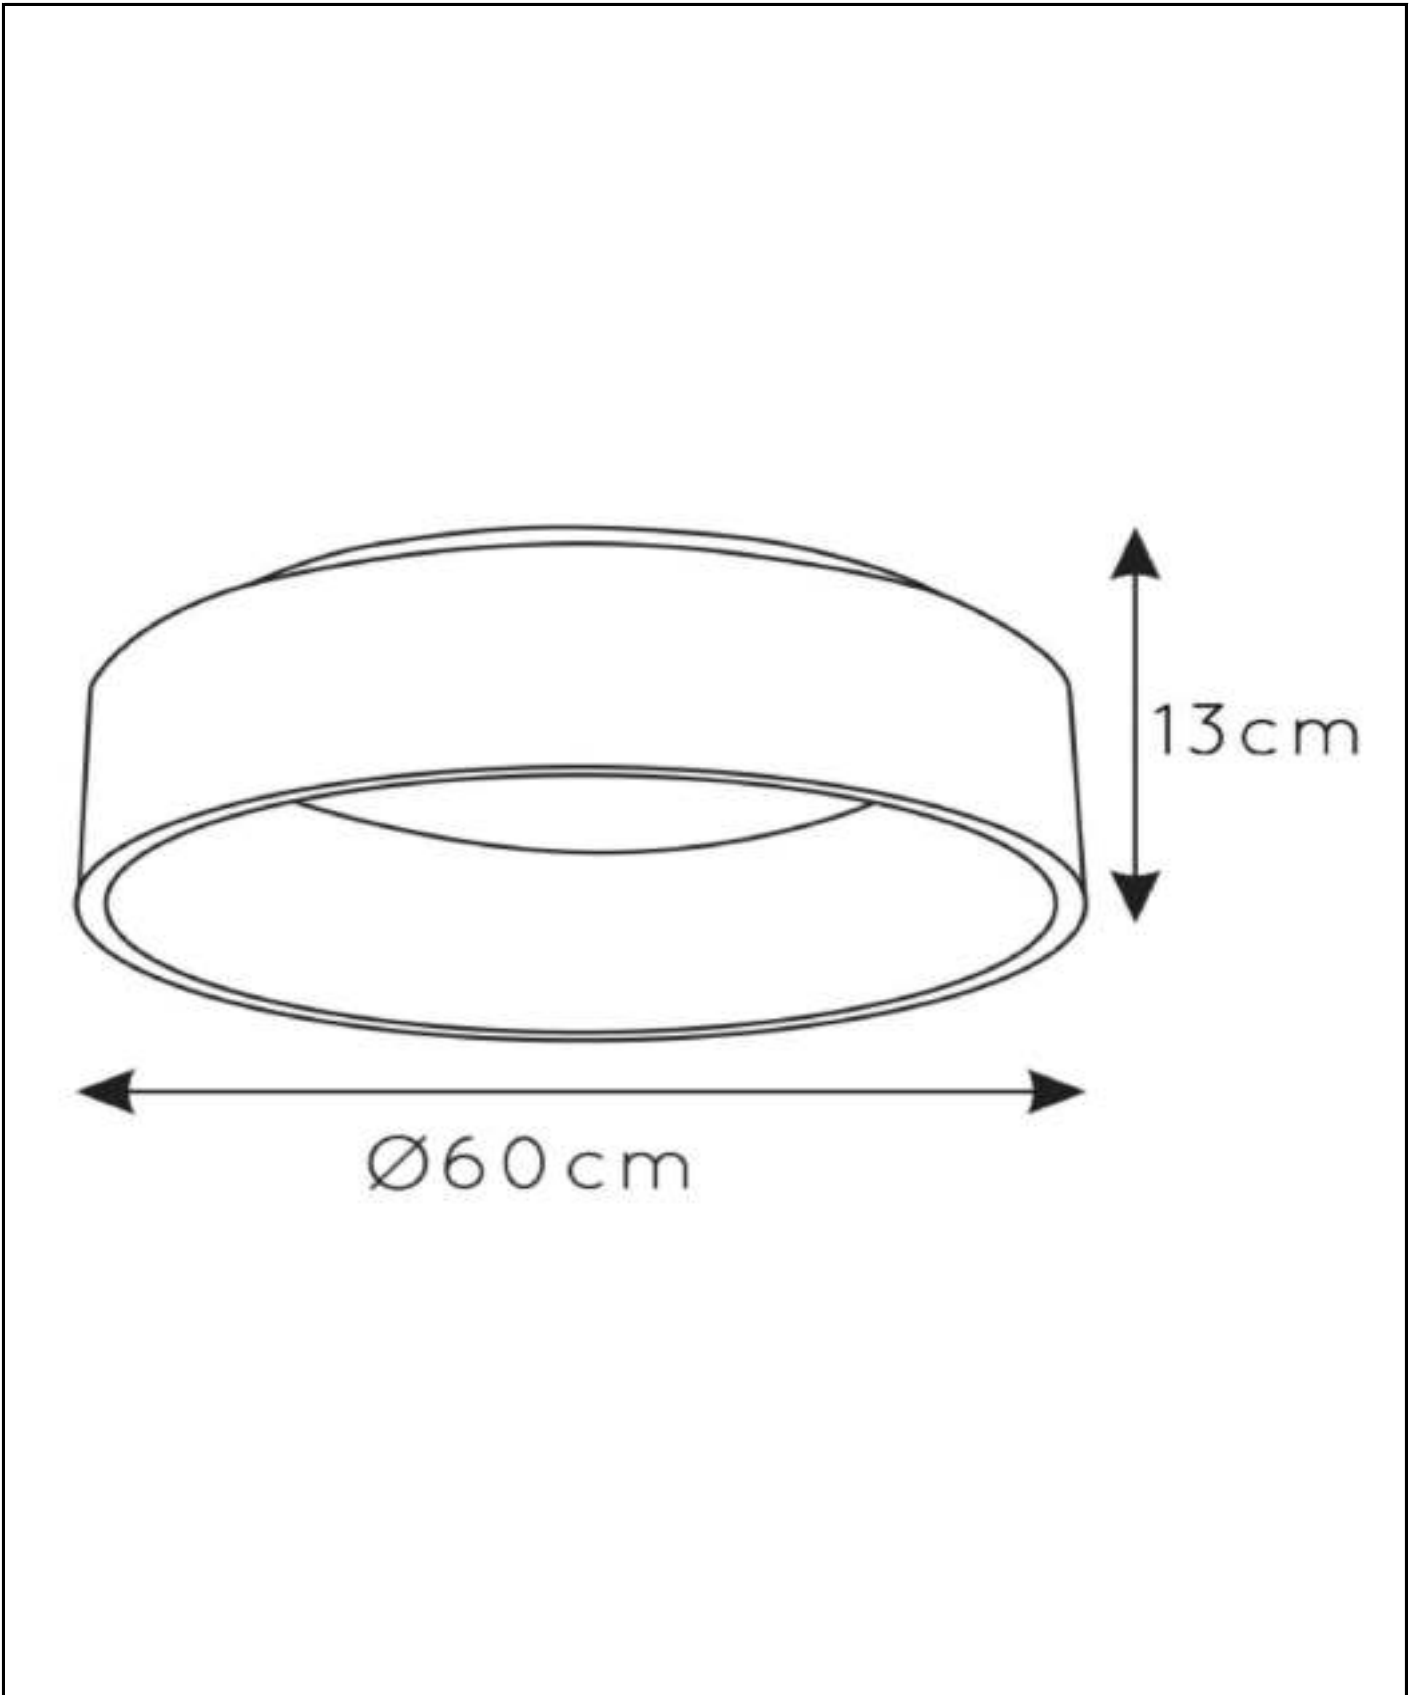

L U C I D E

General

Dimensions LxW xH: 60cm x 60cm x 13cm
Main material: Aluminum
Ceiling rose material: Aluminum
Color: Black and White
Style: Modern
Shape: Round
Weight: 2,96kg
Warranty: 3 Years

Specifications

Dimmable: Yes
Light direction: Downlight
Adjustable in height: Not In Height Adjustable
Directional: Not Directional
Cable: No Cable On Product
Sensor: Without Sensor
Control: Light Switch Control
Power supply: Adapter/Power Grid
IP-Class: 20
Electric Class: 1
Number of light sources: 1
Lamp socket: Integrated LED
Wattage: 1x 42W
Power requirements: 220-240V~50Hz
Lumen: 1x 2520Lm
Colour temperature: 3000K
Beam angle (if directional): 154°
Color Rendering Index: 80
Expected lifetime: 30000h

For more specifications of this product please visit
www.lucide.com

TALOWE LED

Item number: 46100/42/30
EAN code: 54 112 12460 646

For more specifications or dimensions of this product please visit www.lucide.com