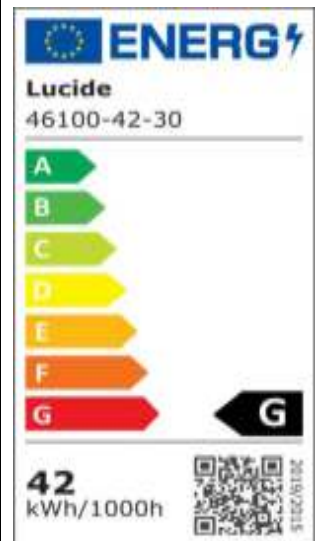

L U C I D E

General

Dimensions LxW xH: 60cm x 60cm x 13cm
Main material: Aluminum
Ceiling rose material: Aluminum
Color: Black and White
Style: Modern
Shape: Round
Weight: 2,96kg
Warranty: 3 Years

Specifications

Dimmable: Yes
Light direction: Downlight
Adjustable in height: Not In Height Adjustable
Directional: Not Directional
Cable: No Cable On Product
Sensor: Without Sensor
Control: Light Switch Control
Power supply: Adapter/Power Grid
IP-Class: 20
Electric Class: 1
Number of light sources: 1
Lamp socket: Integrated LED
Wattage: 1x 42W
Power requirements: 220-240V~50Hz
Lumen: 1x 2520Lm
Colour temperature: 3000K
Beam angle (if directional): 154°
Color Rendering Index: 80
Expected lifetime: 30000h

For more specifications of this product please visit
www.lucide.com

TALOWE LED

Item number: 46100/42/30
EAN code: 54 112 12460 646

For more specifications or dimensions of this product please visit www.lucide.com