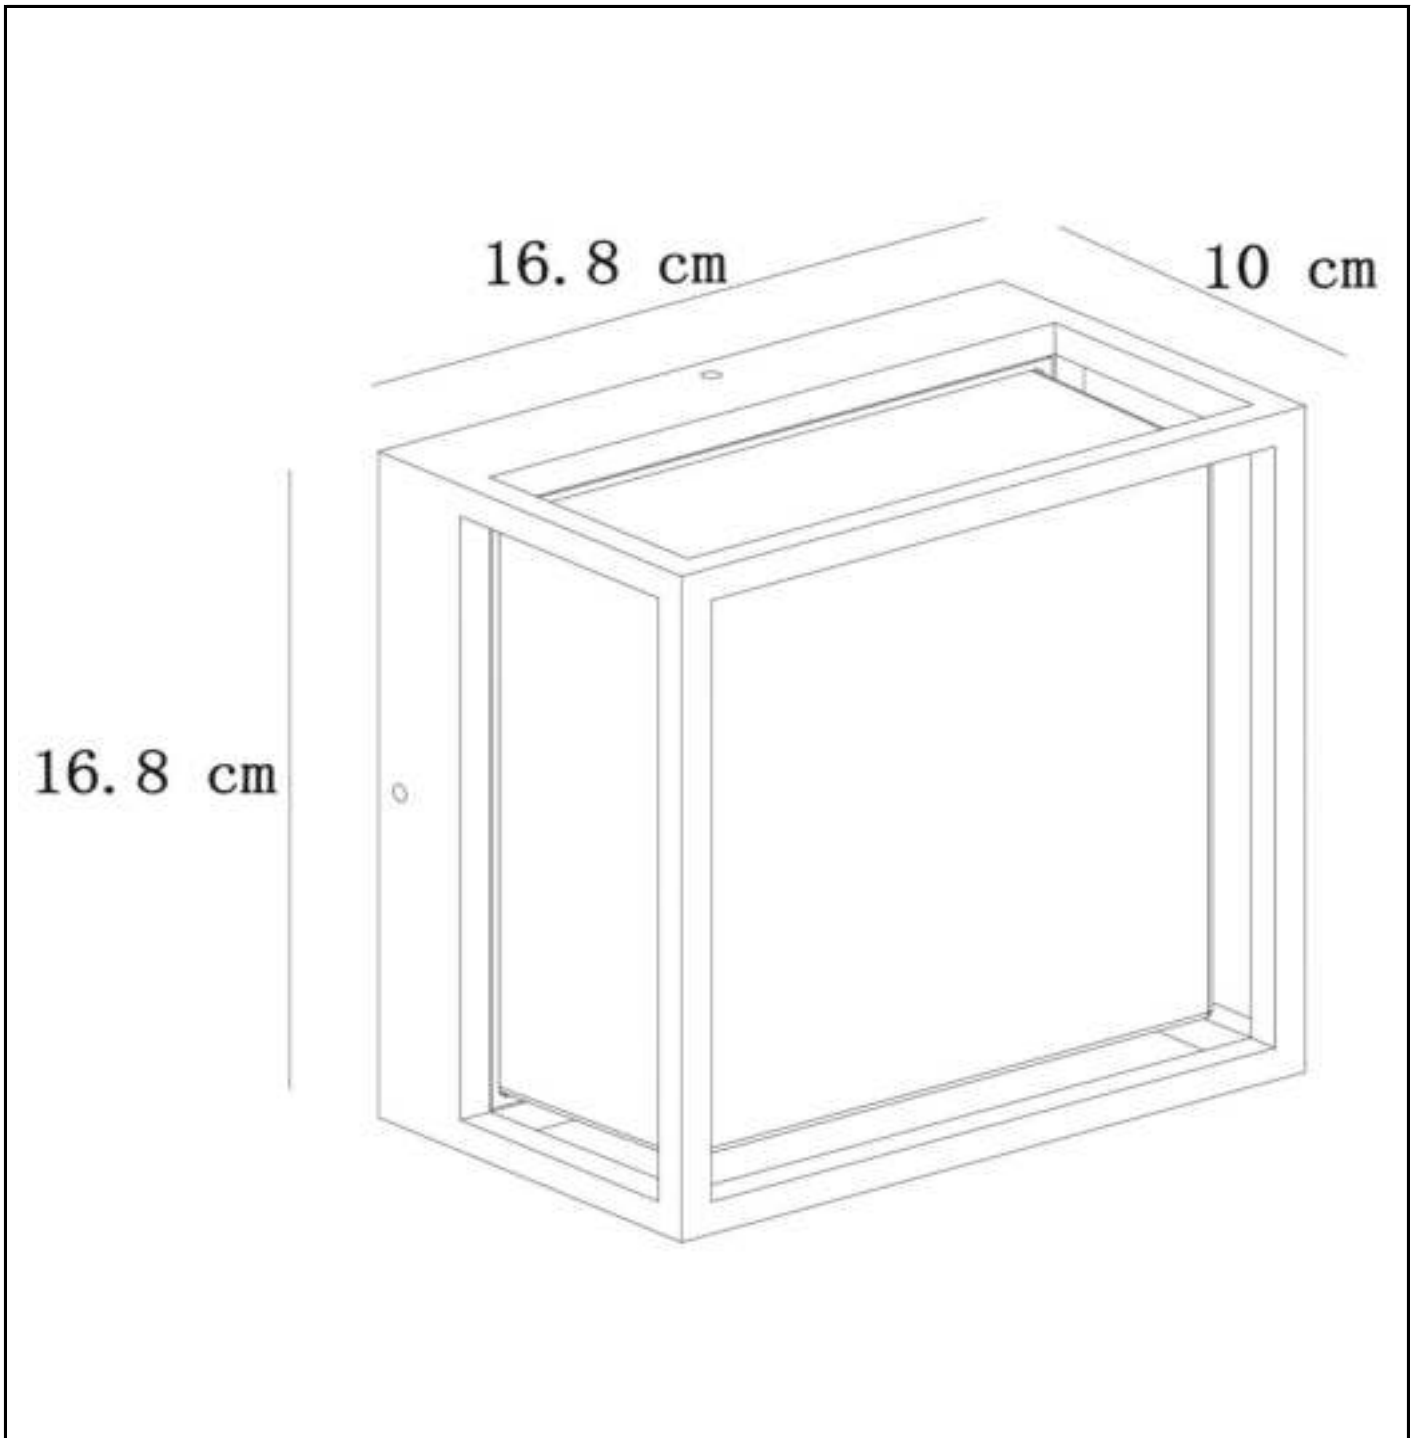

SINGA LED

Item number: 1580 1/10/30
EAN code: 54 112 12 15 18 27

IP44

IP54

IP65

IP67

The explanation of the IP ratings can be found in the safety instructions.

For more specifications or dimensions of this product please visit www.lucide.com