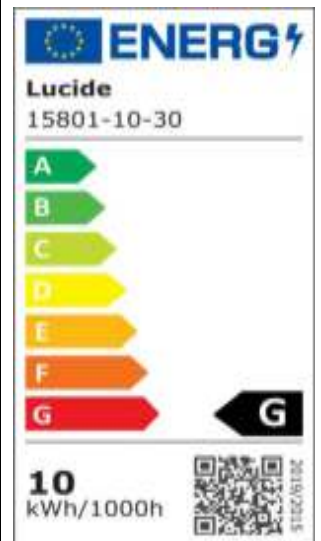

LUCIDE

Item number: 1580 1/10/30  
EAN code: 54 112 12 15 18 27

### General

**Dimensions LxW xH:** 17cm x 10cm x 17cm  
**Main material:** Aluminum  
**Color:** Black  
**Style:** Modern  
**Shape:** Square  
**Weight:** 1,20 kg  
**Warranty:** 3 Years

### Specifications

**Dimmable:** No  
**Light direction:** Around (Diffuse)  
**Adjustable in height:** Not In Height Adjustable  
**Directional:** Not Directional  
**Cable:** No Cable On Product  
**Sensor:** Without Sensor  
**Control:** Light Switch Control  
**Power supply:** Adapter/Power Grid  
**IP-Class:** 54  
**Electric Class:** 1  
**Number of light sources:** 1  
**Lamp socket:** Integrated LED  
**Wattage:** 1x 10W  
**Power requirements:** 220-240V~50Hz  
**Lumen:** 1x 490Lm  
**Colour temperature:** 3000K  
**Beam angle (if directional):** 13°  
**Color Rendering Index:** 80  
**Expected lifetime:** 15000h