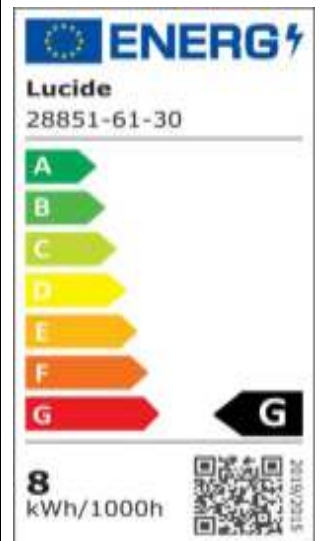

L U C I D E

Item number: 28851/61/30
EAN code: 54 112 1228 10 12

TEXAS-IR

General

Dimensions LxW xH: 6cm x 15cm x 60cm
Main material: Aluminum
Color: Anthracite
Style: Modern
Shape: Rectangle
Weight: 1,20 kg
Warranty: 3 Years

Specifications

Dimmable: No
Light direction: Downlight
Adjustable in height: Not In Height Adjustable
Directional: Not Directional
Cable: No Cable On Product
Sensor: With Motion Sensor & Day/Night Sensor
Control: Light Switch Control
Power supply: Adapter/Power Grid
IP-Class: 54
Electric Class: 1
Number of light sources: 1
Lamp socket: Integrated LED
Wattage: 1x 7W
Power requirements: 220-240V~50 Hz
Lumen: 1x 400 Lm
Colour temperature: 3000K
Beam angle (if directional): 120°
Color Rendering Index: 80
Expected lifetime: 15000h

For more specifications of this product please visit
www.lucide.com

TEXAS-IR

Item number: 28851/61/30
EAN code: 54 112 1228 10 12

IP44

IP54

IP65

IP67

The explanation of the IP ratings can be found in the safety instructions.