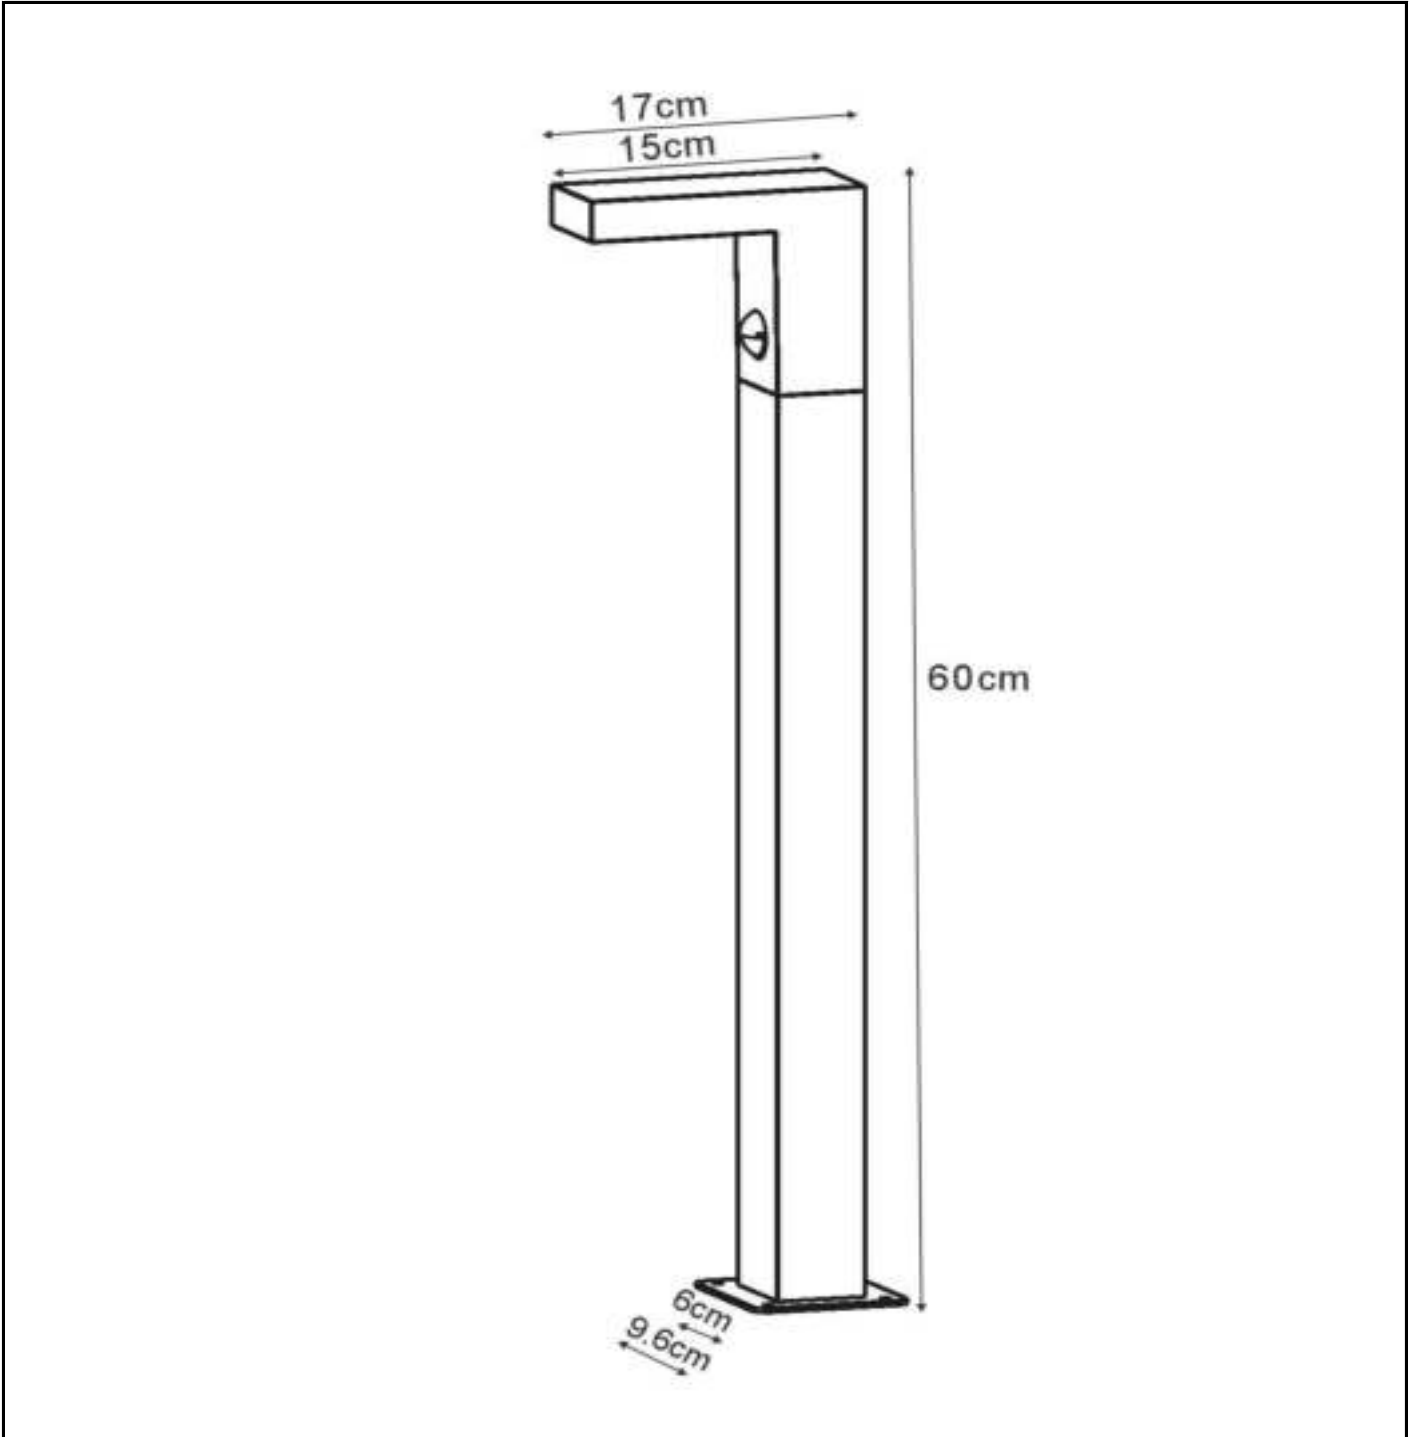

TEXAS-IR

Item number: 28851/61/30
EAN code: 54 112 1228 10 12

IP44

IP54

IP65

IP67

The explanation of the IP ratings can be found in the safety instructions.

For more specifications or dimensions of this product please visit www.lucide.com