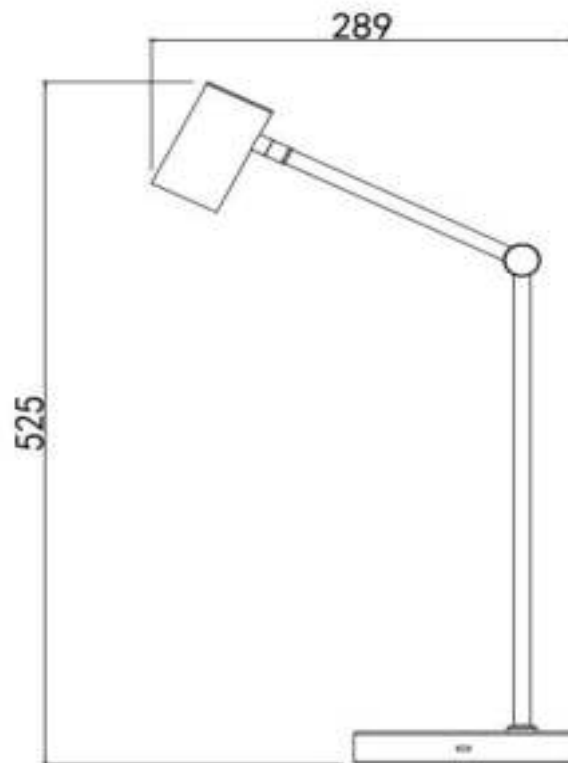

TIPIK

Item number: 36622/03/30
EAN code: 54 112 1236 1325

For more specifications or dimensions of this product please visit www.lucide.com