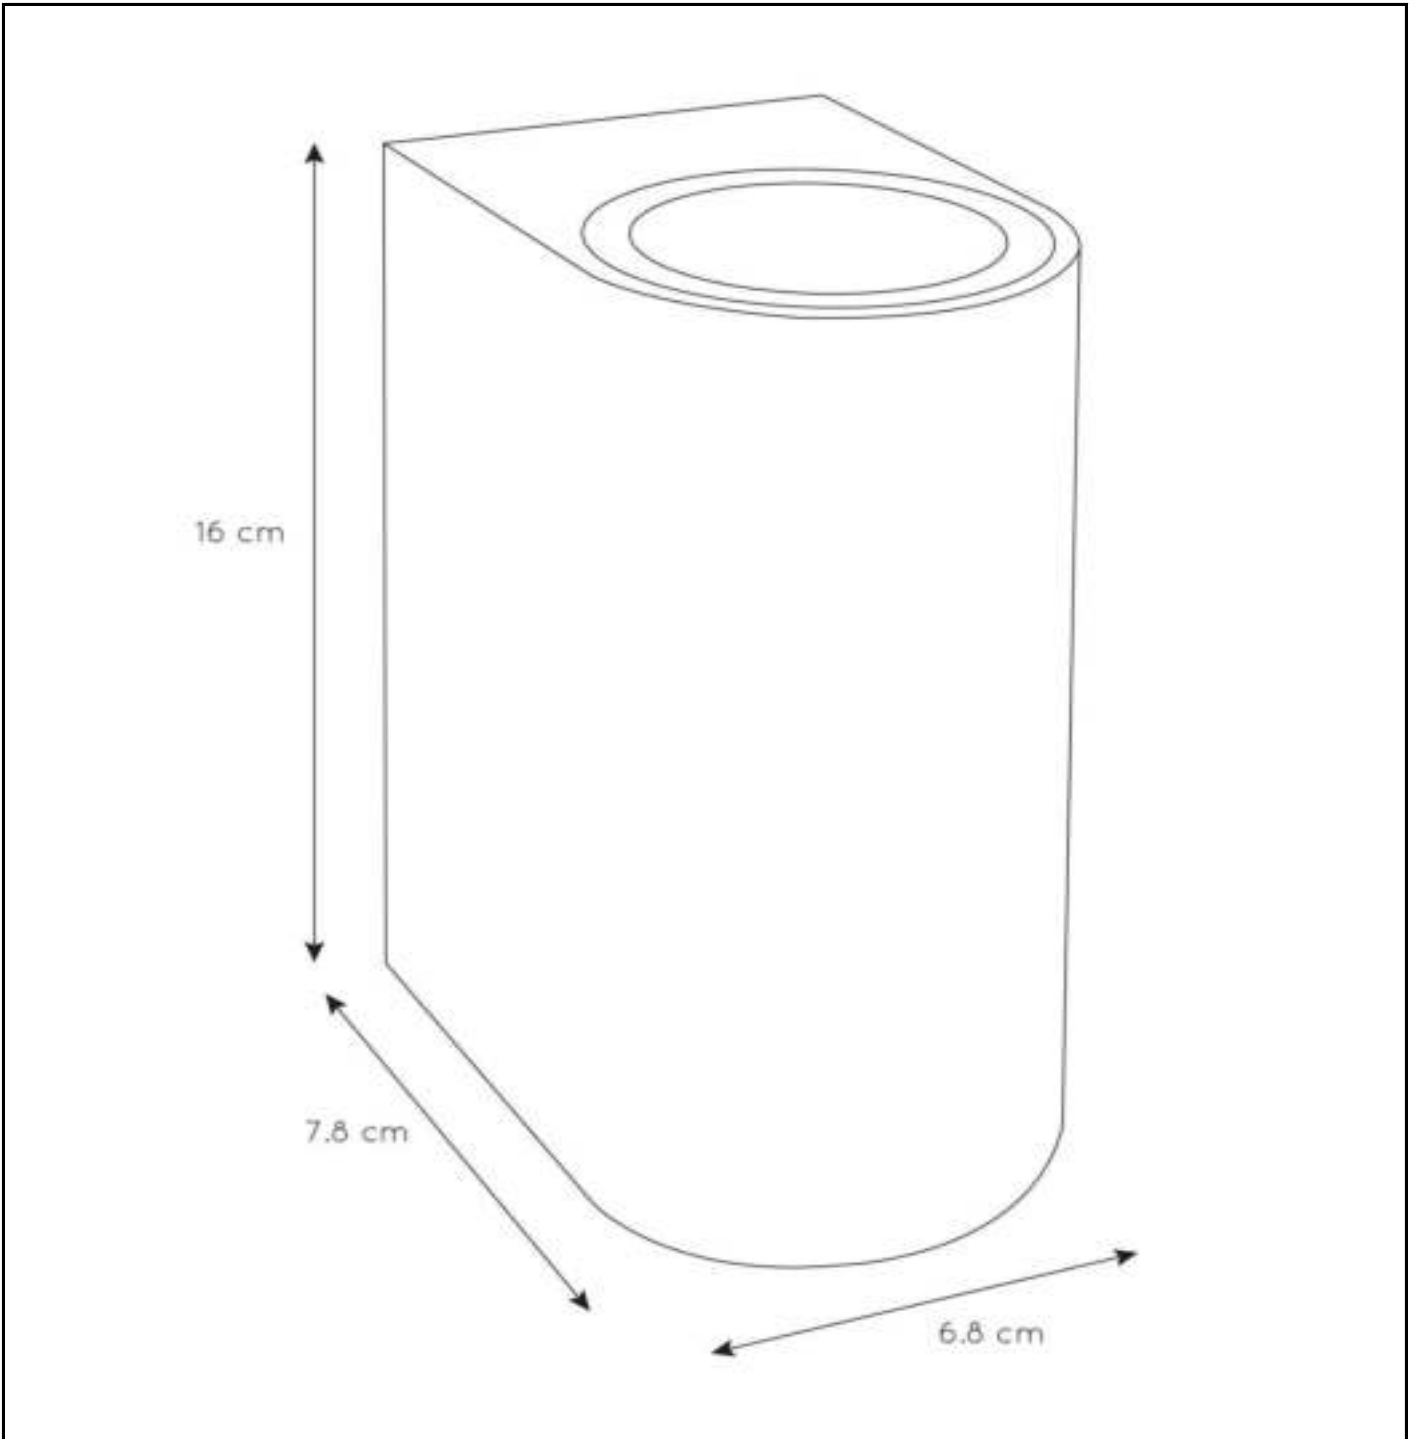

LUCIDE

**RECOMMENDED LUCIDE
LIGHT SOURCE**

49006/05/30
Dimmable: Yes
Included: No

General

Dimensions LxW xH: 6,8cm x 7,8cm x 16cm
Main material: Aluminum
Color: Black
Style: Modern
Shape: Half-Round
Weight: 0,50 kg
Warranty: 2 Years

Specifications

Dimmable: Yes
Light direction: Downlight
Adjustable in height: Not In Height Adjustable
Directional: Not Directional
Cable: No Cable On Product
Sensor: Without Sensor
Control: Light Switch Control
Power supply: Adapter/Power Grid
IP-Class: 44
Electric Class: 1
Number of light sources: 2
Lamp socket: GU10
Wattage: 2 x 35W
Power requirements: 220-240V~50Hz

For more specifications of this product please visit
www.lucide.com

ZARO

Item number: 6980102/30
EAN code: 54 112 12690 104

IP44

IP54

IP65

IP67

The explanation of the IP ratings can be found in the safety instructions.

For more specifications or dimensions of this product please visit www.lucide.com