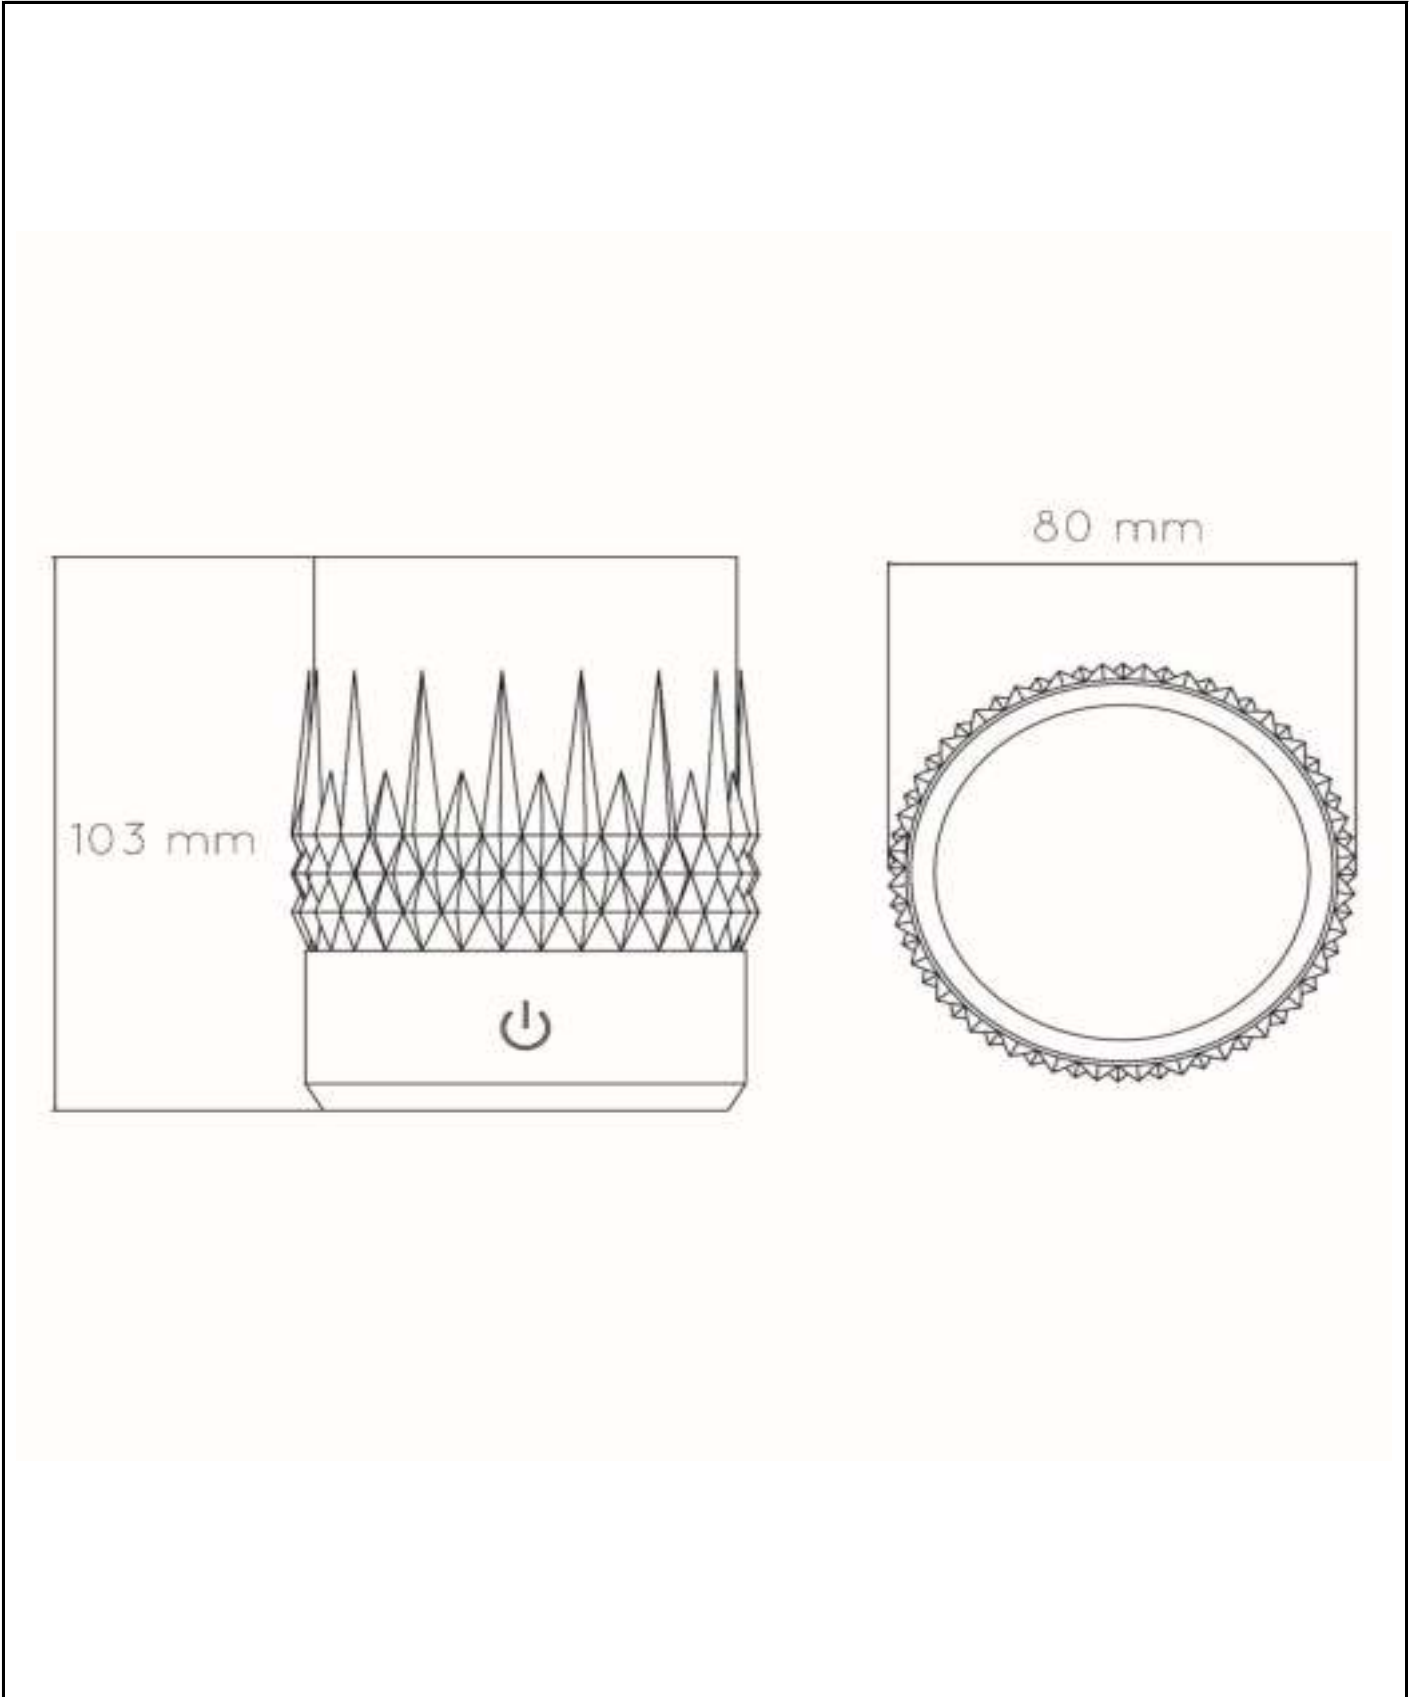

## General

**Dimensions LxW xH:** 8cm x 8cm x 10,3cm  
**Main material:** Acrylic  
**Color:** Copper and Transparent  
**Style:** Modern  
**Shape:** Cylinder  
**Weight:** 0,80 kg  
**Warranty:** 2 Years

## Specifications

**Dimmable:** Yes  
**Light direction:** Around (Diffuse)  
**Adjustable in height:** Not In Height Adjustable  
**Directional:** Not Directional  
**Cable:** Yes, with separate charging cable with plug  
**Cable length:** 100cm  
**Sensor:** Without Sensor  
**Control:** Dimmer - On The Product  
**Power supply:** Battery pack  
**IP-Class:** 20  
**Electric Class:** 3  
**Number of light sources:** 1  
**Lamp socket:** Integrated LED  
**Wattage:** 1x 3W  
**Power requirements:** 5V  
**Lumen:** 1x 80Lm  
**Colour temperature:** 2700K  
**Beam angle (if directional):** 180°  
**Color Rendering Index:** 80  
**Expected lifetime:** 1000h

For more specifications of this product please visit  
[www.lucide.com](http://www.lucide.com)

**LILI**

Item number: 46520/03/17  
EAN code: 54 112 124 610 94

For more specifications or dimensions of this product please visit  
[www.lucide.com](http://www.lucide.com)