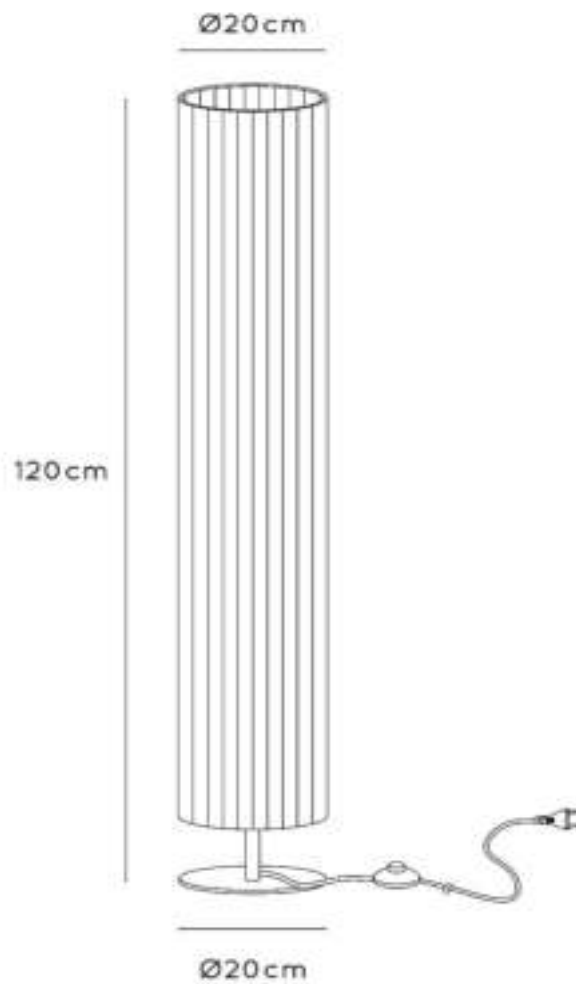

LUCIDE

**RECOMMENDED LUCIDE
LIGHT SOURCE**

49032/05/62
Dimmable: Yes
Included: No

General

Dimensions LxW xH: 20 cm x 20 cm x 120 cm
Main material: Fabric
Color: White
Style: Modern
Shape: Cylinder
Weight: 3,20 kg
Warranty: 2 Years

Specifications

Dimmable: No
Light direction: Around (Diffuse)
Adjustable in height: Not In Height Adjustable
Directional: Not Directional
Cable: Yes, Cable With Plug On Product
Cable length: 200 cm
Sensor: Without Sensor
Control: On/Off Switch - In The Cord
Power supply: Adapter/Power Grid
IP-Class: 20
Electric Class: 2
Number of light sources: 2
Lamp socket: E27
Wattage: 2 x 40W
Power requirements: 220-240V~50Hz

For more specifications of this product please visit
www.lucide.com

FOLD

Item number: 2739/12/31
EAN code: 54 112 122 12 122

For more specifications or dimensions of this product please visit www.lucide.com