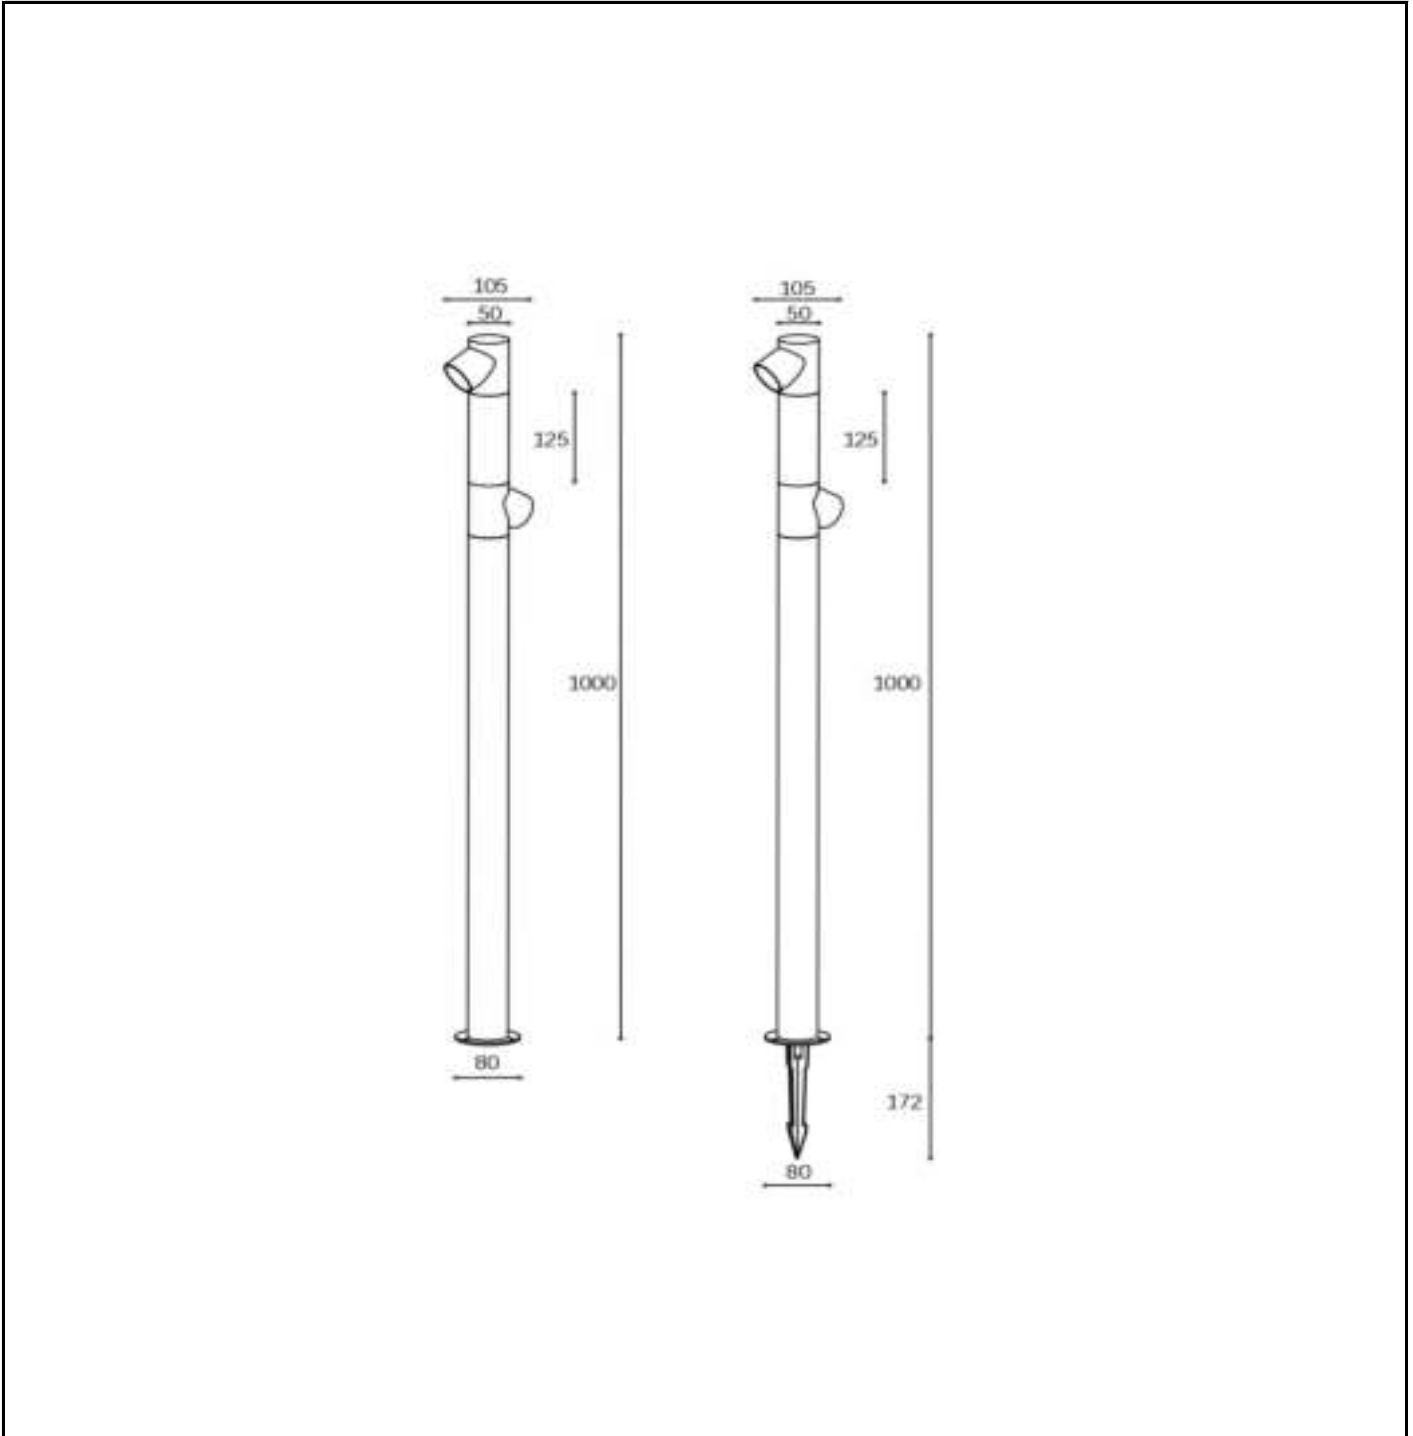

LUCIDE

Item number: 15850 / 10 / 30
EAN code: 54 112 152 152

IBAMBA

General

Dimensions LxW xH: 10 cm x 11,6cm x 100 cm
Main material: Aluminum
Color: Black
Style: Modern
Shape: Tube
Weight: 1,65kg
Warranty: 3 Years

Specifications

Dimmable: No
Light direction: Downlight
Adjustable in height: Not In Height Adjustable
Directional: Not Directional
Cable: No Cable On Product
Sensor: Without Sensor
Control: Light Switch Control
Power supply: Adapter/Power Grid
IP-Class: 65
Electric Class: 1
Number of light sources: 2
Lamp socket: Integrated LED
Wattage: 2 x 6W
Power requirements: 220-240V~50Hz
Lumen: 2 x 330Lm
Colour temperature: 3000K
Beam angle (if directional): 350°
Color Rendering Index: 80
Expected lifetime: 30000h

For more specifications of this product please visit
www.lucide.com

IBAMBA

Item number: 15850/10/30
 EAN code: 54 112 12 152 152

IP44

IP54

IP65

IP67

The explanation of the IP ratings can be found in the safety instructions.

For more specifications or dimensions of this product please visit www.lucide.com