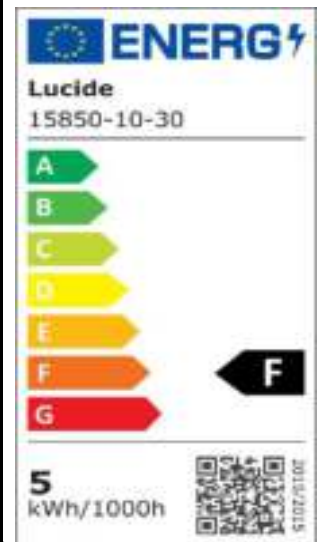

LUCIDE

Item number: 15850 / 10 / 30
EAN code: 54 112 152 152

IBAMBA

General

Dimensions LxW xH: 10 cm x 11,6cm x 100 cm
Main material: Aluminum
Color: Black
Style: Modern
Shape: Tube
Weight: 1,65kg
Warranty: 3 Years

Specifications

Dimmable: No
Light direction: Downlight
Adjustable in height: Not In Height Adjustable
Directional: Not Directional
Cable: No Cable On Product
Sensor: Without Sensor
Control: Light Switch Control
Power supply: Adapter/Power Grid
IP-Class: 65
Electric Class: 1
Number of light sources: 2
Lamp socket: Integrated LED
Wattage: 2 x 6W
Power requirements: 220-240V~50Hz
Lumen: 2 x 330Lm
Colour temperature: 3000K
Beam angle (if directional): 350°
Color Rendering Index: 80
Expected lifetime: 30000h

For more specifications of this product please visit
www.lucide.com

IBAMBA

Item number: 15850/10/30
 EAN code: 54 112 12 152 152

IP44

IP54

IP65

IP67

The explanation of the IP ratings can be found in the safety instructions.